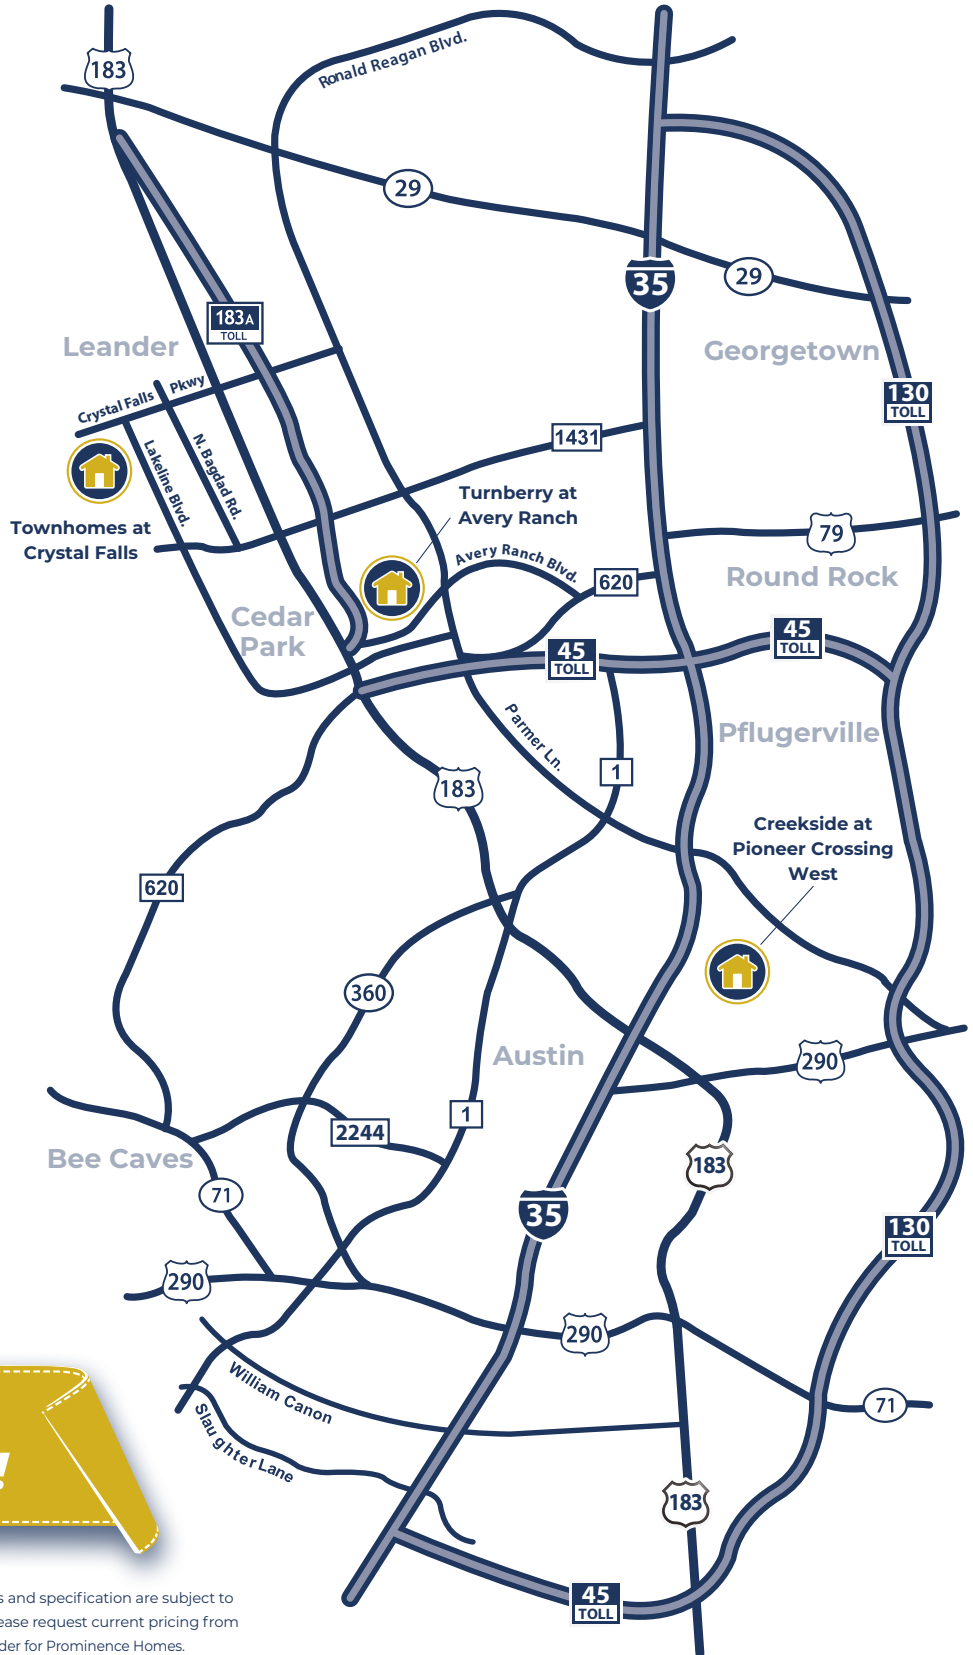

NOW SELLING! PRE-CONSTRUCTION PRICING!

**PROMINENCE
H O M E S**

It's where you **LIVE**

**Turnberry at
Avery Ranch**

12101 Maypole Bend, Austin TX 78717
Art at 512-215-2220

**Creekside at
Pioneer Crossing West**

1700 Tun Tavern, Austin TX 78754
Donna at 512-373-8211

**Townhomes at
Crystal Falls**

2005 Local Rebel St. Leander TX 78641
Donna at 512-284-8466

**New Homes from the
mid to high-\$200's!**

**Ask About Our
Special Incentives!**