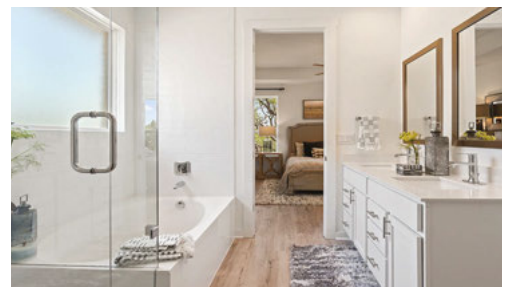

Welcome to Riverview! Discover beautiful new homes starting in the mid \$400s nestled in the Hill Country terrain of West Georgetown.

- 3 Miles From Wolf Ranch & IH35
- Stainless Steel Appliances
- 42" Kitchen Cabinets
- Full Yard Sod With Irrigation
- Easy Access To Major Roads