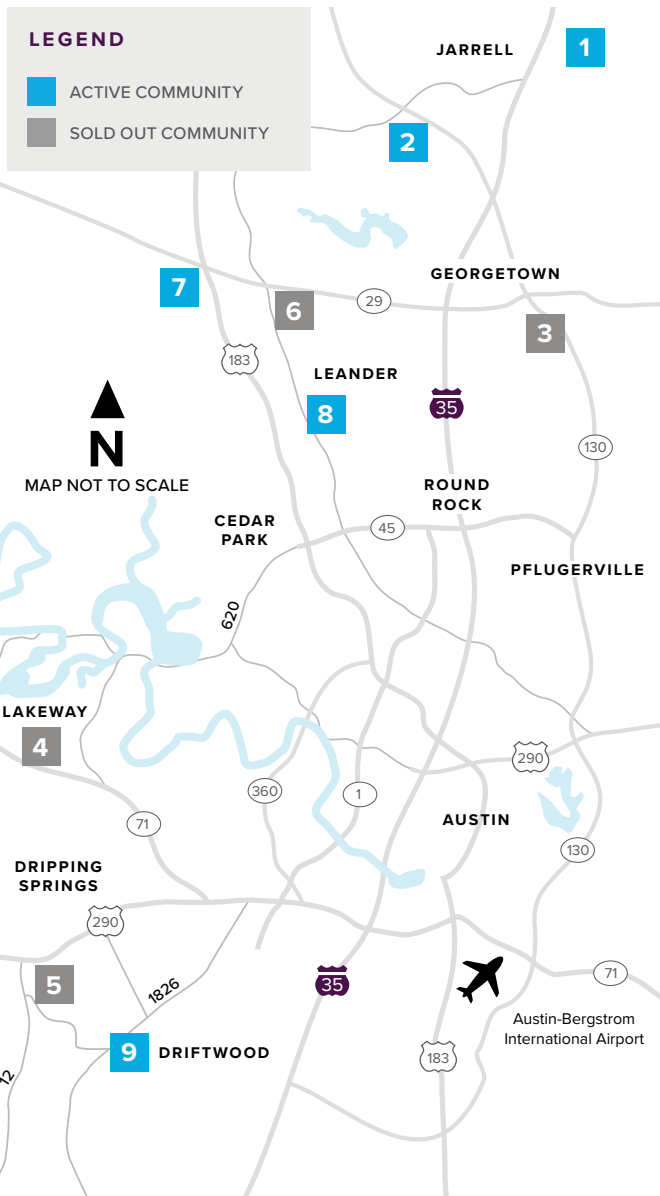

# Where to find us

## IN THE GREATER AUSTIN AREA

Click on a community below for more information.

#### GEORGETOWN

- 2** GATLIN CREEK  
From the Low \$300s  
512.271.3817
- 3** SADDLECREEK  
**SOLD OUT**  
512.271.3831

- THE LAKES  
From the Mid \$300s  
512.271.3852