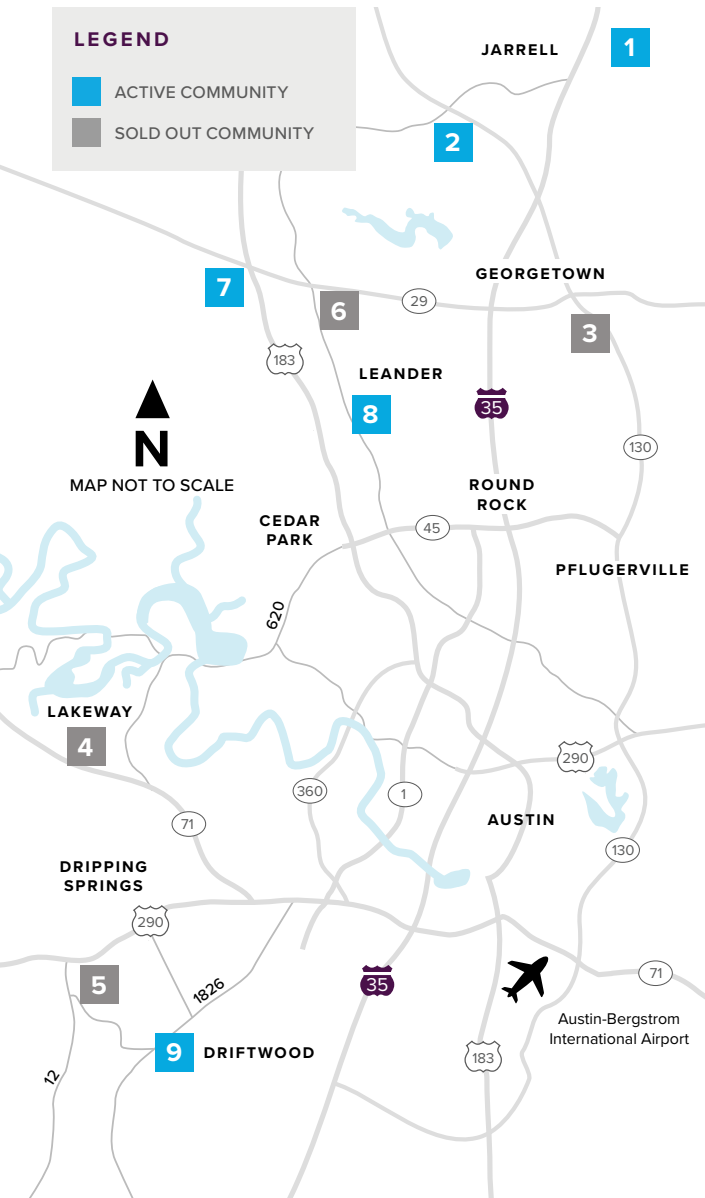

# Where to find us

## IN THE GREATER AUSTIN AREA

Click on a community below for more information.

#### GEORGETOWN

- 2** GATLIN CREEK  
From the Low \$300s  
512.271.3817
- 3** SADDLECREEK  
**SOLD OUT**  
512.271.3831

#### 8 CRYSTAL SPRINGS

- THE COVES  
From the Upper \$200s  
512.271.3851

- THE FALLS  
From the Low \$300s  
512.271.3851

- THE LAKES  
From the Mid \$300s  
512.271.3852