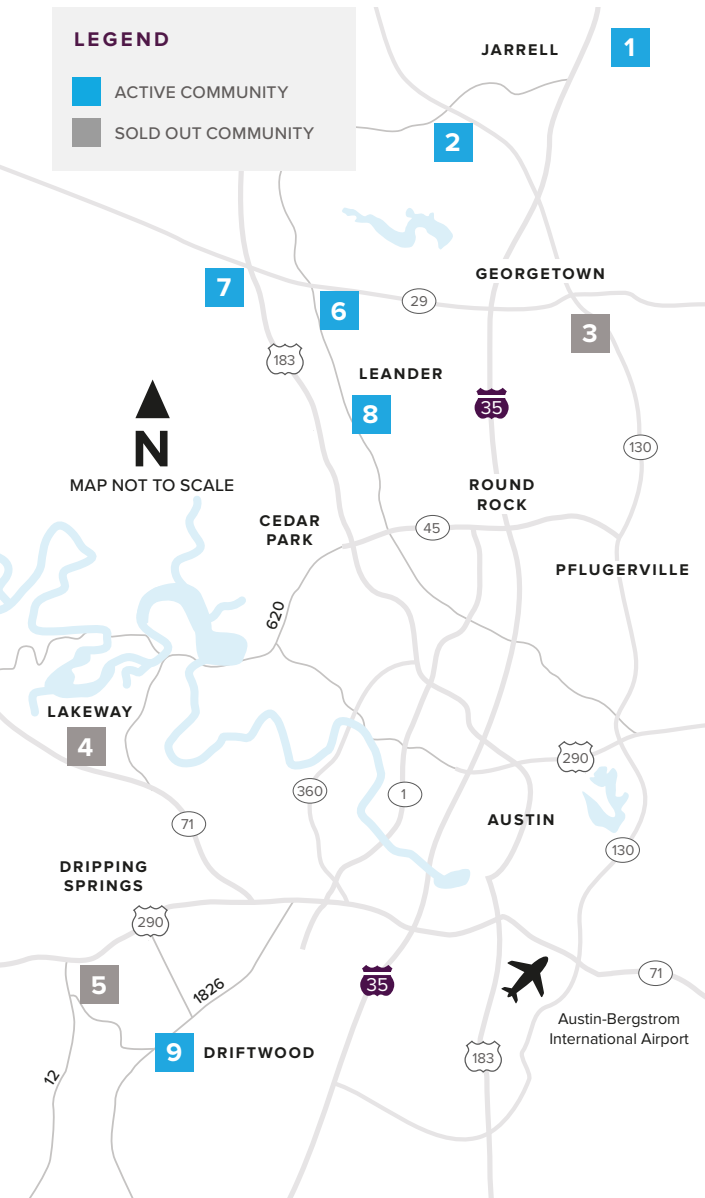

# Where to find us

## IN THE GREATER AUSTIN AREA

Click on a community below for more information.

#### GEORGETOWN

- 2** GATLIN CREEK  
From the Upper \$300s  
512.271.3817
- 3** SADDLECREEK  
**SOLD OUT**  
512.271.3831

#### LEANDER

- 6** REAGAN'S OVERLOOK  
*Final Opportunities*  
From the Upper \$800s  
512.271.3787

- 7** DEERBROOKE  
*Now Open!*  
From the Mid \$300s  
737.825.2901

- 8** CRYSTAL SPRINGS

THE COVES  
From the Low \$300s  
512.271.3851