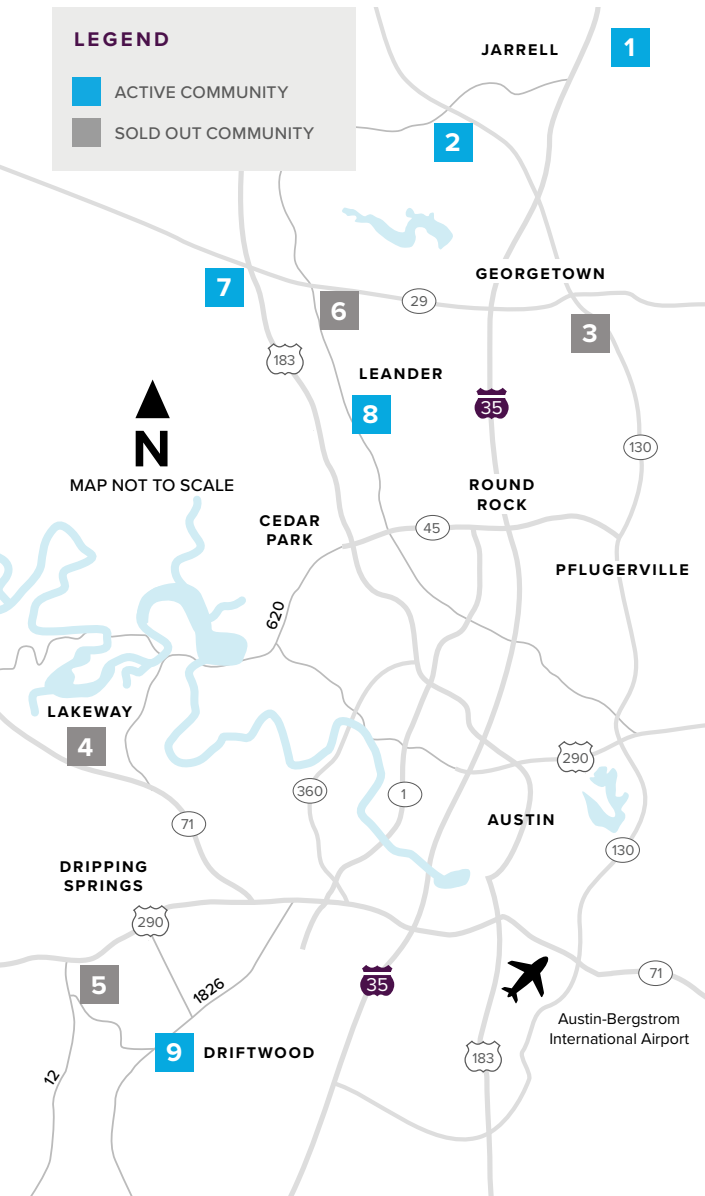

# Where to find us

## IN THE GREATER AUSTIN AREA

Click on a community below for more information.

#### GEORGETOWN

- 2** GATLIN CREEK  
From the Low \$300s  
512.271.3817
- 3** SADDLECREEK  
**SOLD OUT**  
512.271.3831

#### 8 CRYSTAL SPRINGS

THE COVES  
From the Upper \$200s  
512.271.3851

THE FALLS  
From the Low \$300s  
512.271.3851

THE LAKES  
From the Mid \$300s  
512.271.3852