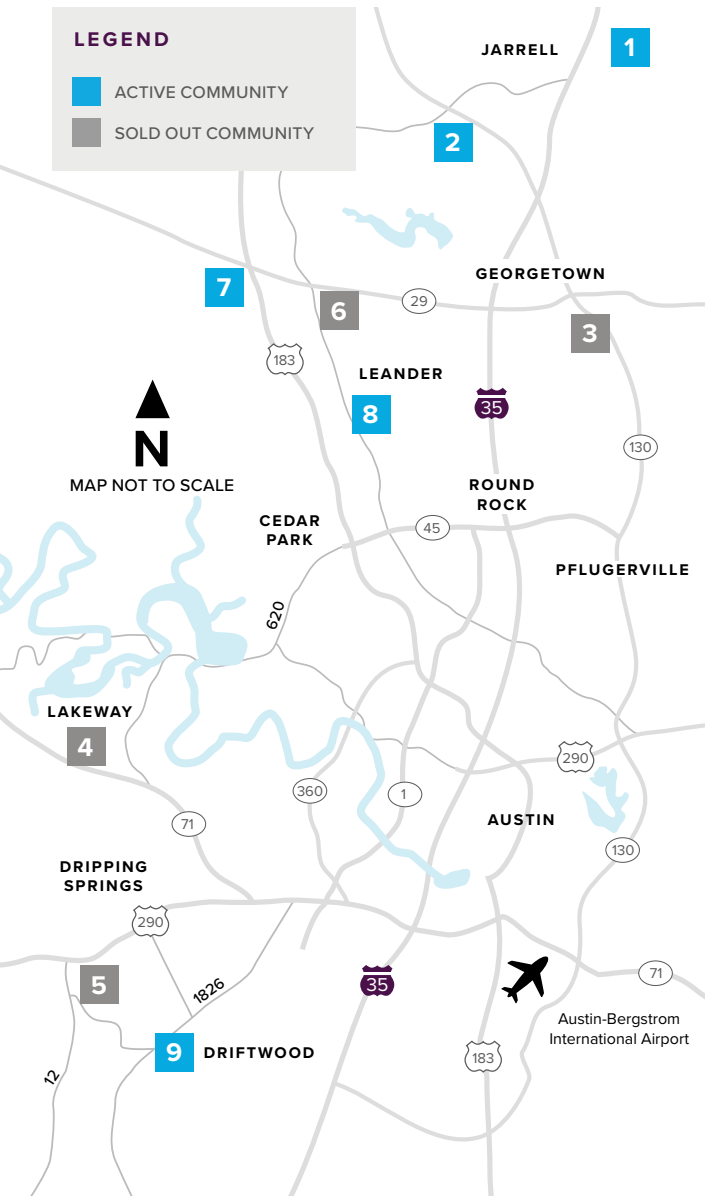

# Where to find us

## IN THE GREATER AUSTIN AREA

Click on a community below for more information.

#### GEORGETOWN

- 2** GATLIN CREEK  
From the Low \$300s  
512.271.3817
- 3** SADDLECREEK  
**SOLD OUT**  
512.271.3831

- THE LAKES  
From the Mid \$300s  
512.271.3852