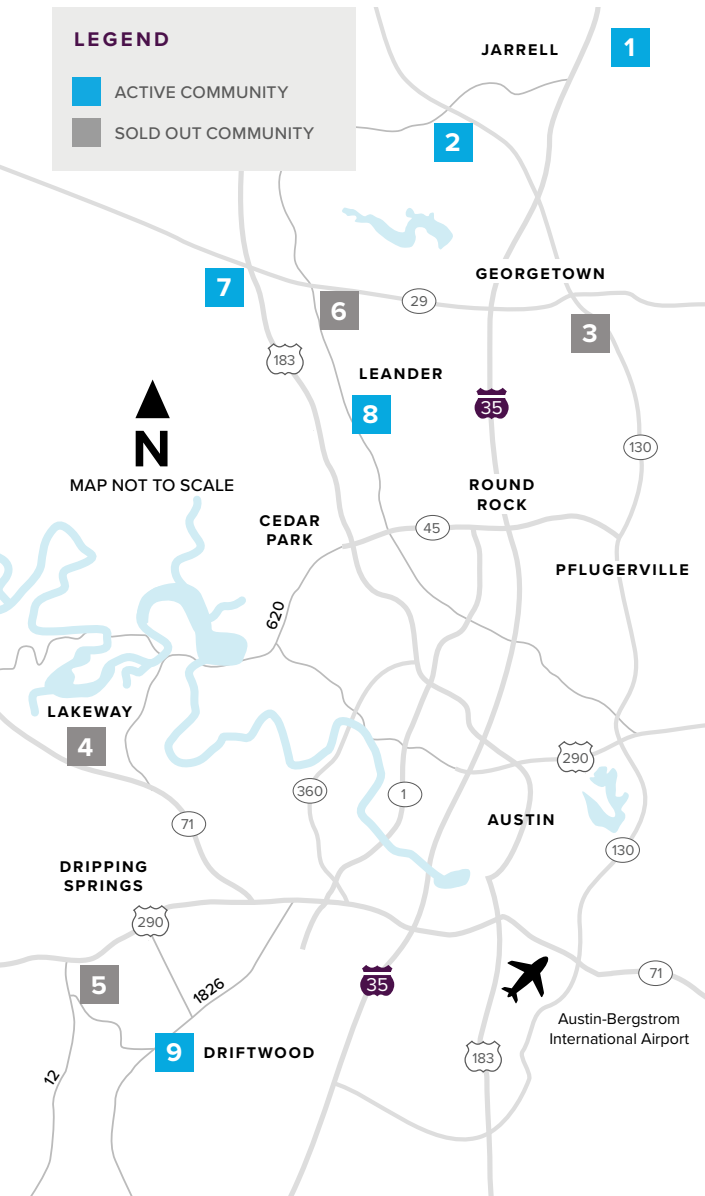

Where to find us

IN THE GREATER AUSTIN AREA

Click on a community below for more information.

NEW HOMES from the \$200s to \$800s+

JARRELL

- 1** THE ENCLAVE AT SONTERRA
From the Low \$200s
512.884.5788

GEORGETOWN

- 2** GATLIN CREEK
From the Low \$300s
512.271.3817
- 3** SADDLECREEK
SOLD OUT
512.271.3831

LAKEWAY

- 4** ROUGH HOLLOW
SOLD OUT
512.271.3831

DRIPPING SPRINGS

- 5** BUTLER RANCH ESTATES
SOLD OUT
512.809.4360

LEANDER

- 6** REAGAN'S OVERLOOK
SOLD OUT
512.271.3787

- 7** DEERBROOKE
Coming Soon
512.271.3831

- 8** CRYSTAL SPRINGS

- THE COVES
From the Upper \$200s
512.271.3851

- THE FALLS
From the Low \$300s
512.271.3851

- THE LAKES
From the Mid \$300s
512.271.3852

DRIFTWOOD

- 9** RIM ROCK
Closeout - Last Lot For Sale
512.809.4360

A HOME FOR
EVERY DREAM®

[CenturyCommunities.com/Austin](https://www.CenturyCommunities.com/Austin)