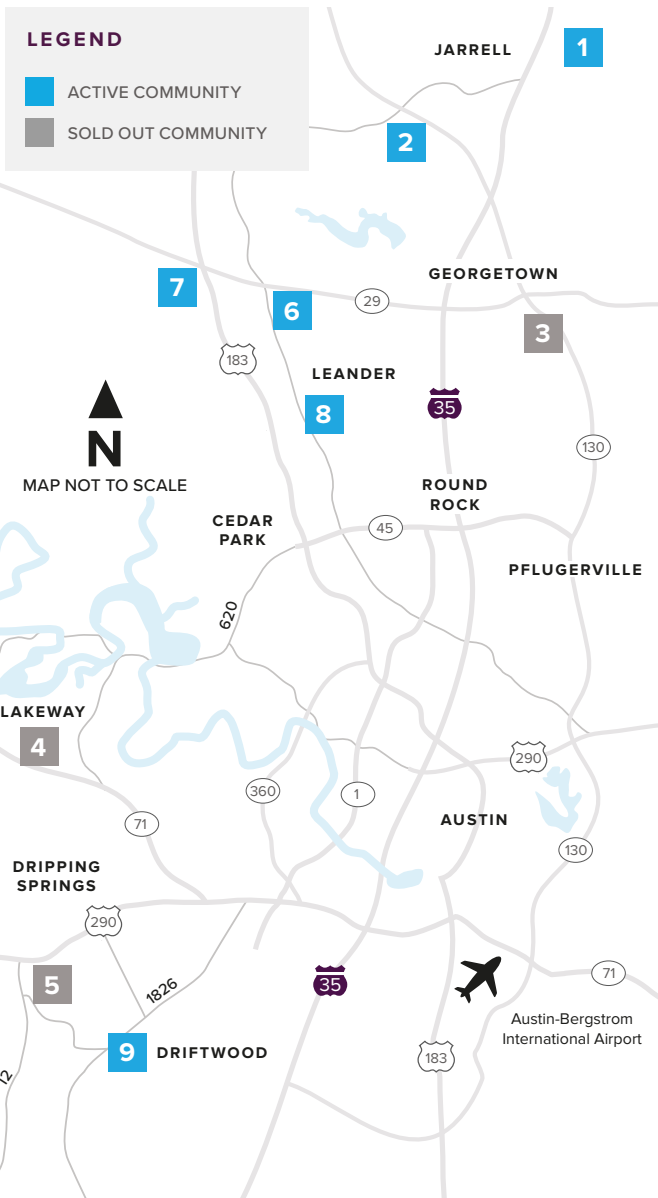

Where to find us

IN THE GREATER AUSTIN AREA

Click on a community below for more information.

NEW HOMES

from the Mid \$200s to \$800s+

JARRELL

- 1** SONTERRA
THE ENCLAVE AT SONTERRA
From the Mid \$200s
512.884.5788

COOL WATER AT SONTERRA
Coming Soon

GEORGETOWN

- 2** GATLIN CREEK
From the Upper \$300s
512.271.3817
- 3** SADDLECREEK
SOLD OUT
512.271.3831

LAKEWAY

- 4** ROUGH HOLLOW
SOLD OUT
512.271.3831

DRIPPING SPRINGS

- 5** BUTLER RANCH ESTATES
SOLD OUT
512.809.4360

LEANDER

- 6** REAGAN'S OVERLOOK
Final Opportunities
From the Upper \$800s
512.271.3787

- 7** DEERBROOKE
Now Open!
From the Mid \$300s
737.825.2901

- 8** CRYSTAL SPRINGS

THE COVES
From the Low \$300s
512.271.3851

THE FALLS
From the Upper \$300s
512.271.3851

THE LAKES
From the Mid \$400s
512.271.3852

DRIFTWOOD

- 9** RIM ROCK
Closeout - Last Lot For Sale
512.809.4360

A HOME FOR
EVERY DREAM®