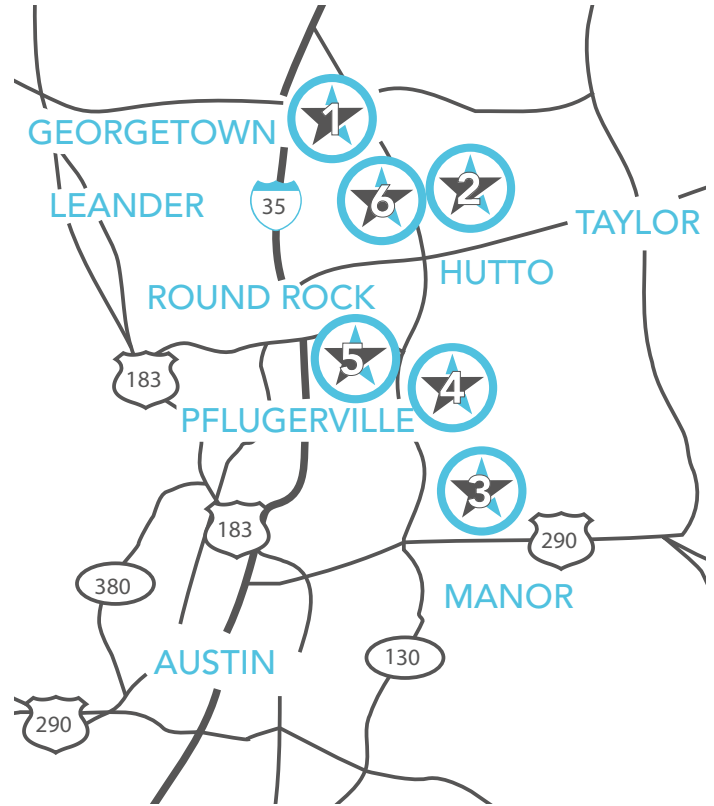

### MANOR

| ShadowGlen - Landmark   512.501.1456 | SQ FT | FULL PRICE | SALE PRICE       | BD | BTH | GAR | ST |
|--------------------------------------|-------|------------|------------------|----|-----|-----|----|
| 13825 Arbor Hill Cove                | 1606  | \$243,247  | <b>\$239,990</b> | 4  | 2   | 2   | 1  |
| 11824 Emerald Springs Lane           | 1550  | \$245,397  | <b>\$241,990</b> | 4  | 2   | 2   | 1  |

### GEORGETOWN

1 | Saddlecreek

### PFLUGERVILLE

4 | Carmel

5 | Cardinal Crossing

### ROUND ROCK

6 | Siena