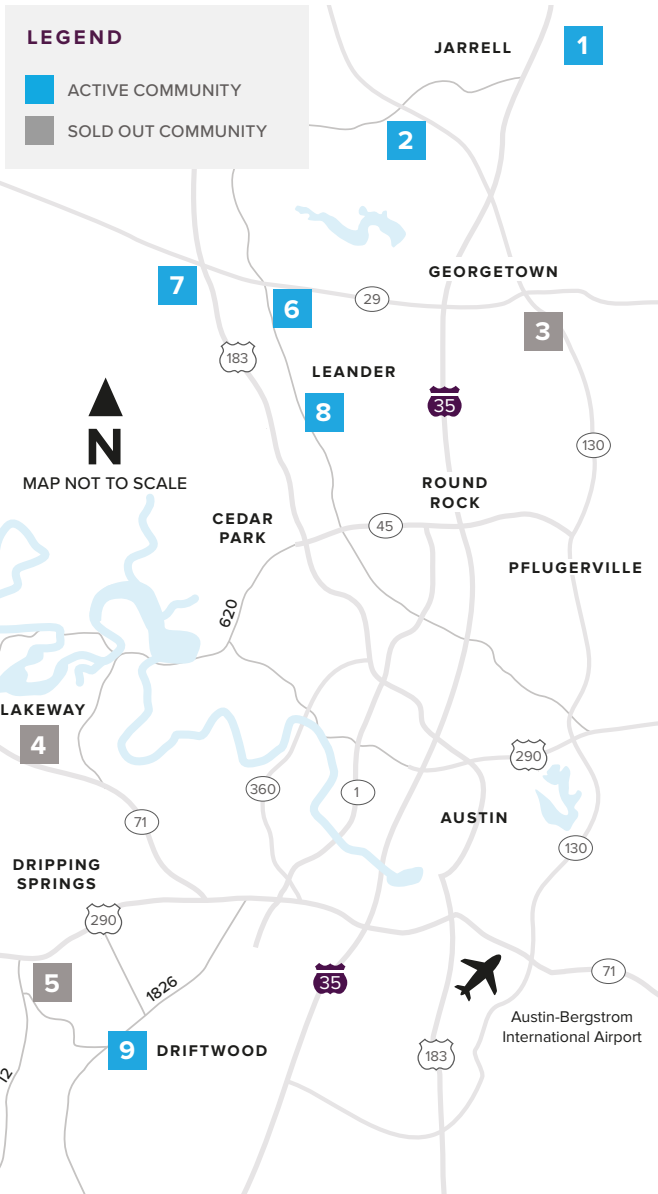

# Where to find us

## IN THE GREATER AUSTIN AREA

Click on a community below for more information.

#### GEORGETOWN

- 2** GATLIN CREEK  
From the Upper \$300s  
512.271.3817
- 3** SADDLECREEK  
*SOLD OUT*  
512.271.3831

#### LEANDER

- 6** REAGAN'S OVERLOOK  
*Final Opportunities*  
From the Upper \$800s  
512.271.3787

- 7** DEERBROOKE  
*Now Open!*  
From the Mid \$300s  
737.825.2901

- 8** CRYSTAL SPRINGS

THE COVES  
From the Low \$300s  
512.271.3851