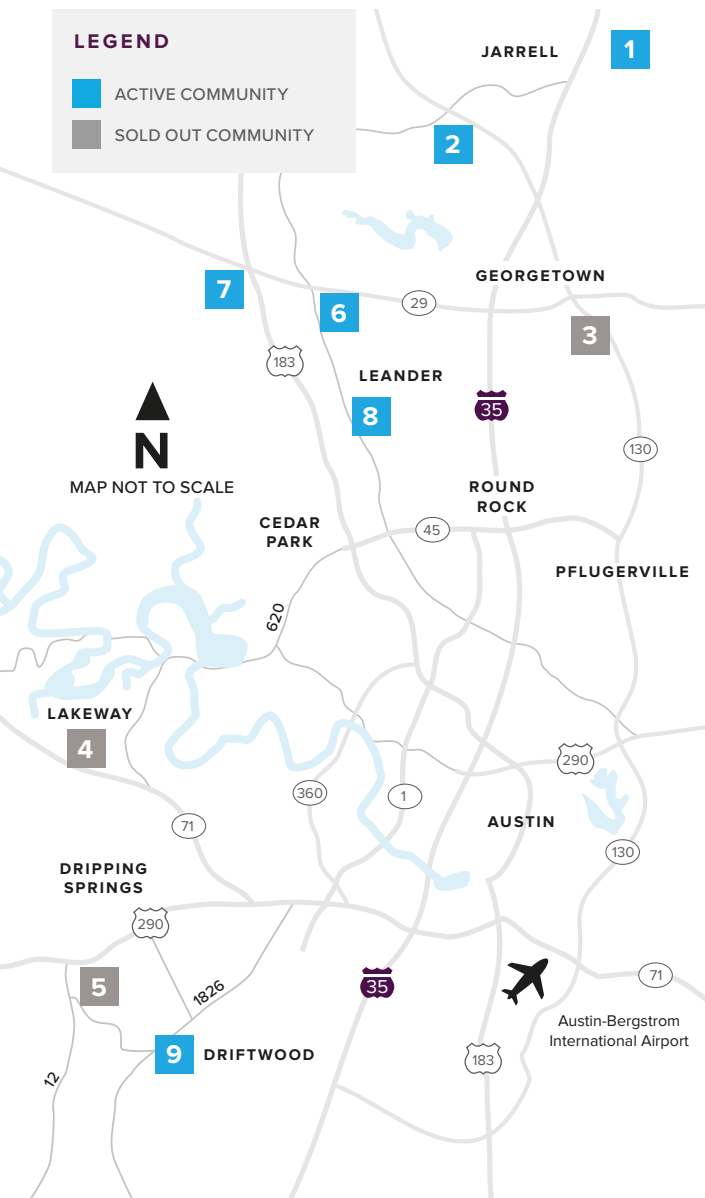

# Where to find us

## IN THE GREATER AUSTIN AREA

Click on a community below for more information.

#### GEORGETOWN

- 2** GATLIN CREEK  
From the Upper \$300s  
512.271.3817
- 3** SADDLECREEK  
**SOLD OUT**  
512.271.3831

#### LEANDER

- 6** REAGAN'S OVERLOOK  
*Final Opportunities*  
From the Upper \$800s  
512.271.3787

- 7** DEERBROOKE  
*Now Open!*  
From the Mid \$300s  
737.825.2901

- 8** CRYSTAL SPRINGS

THE COVES  
From the Low \$300s  
512.271.3851