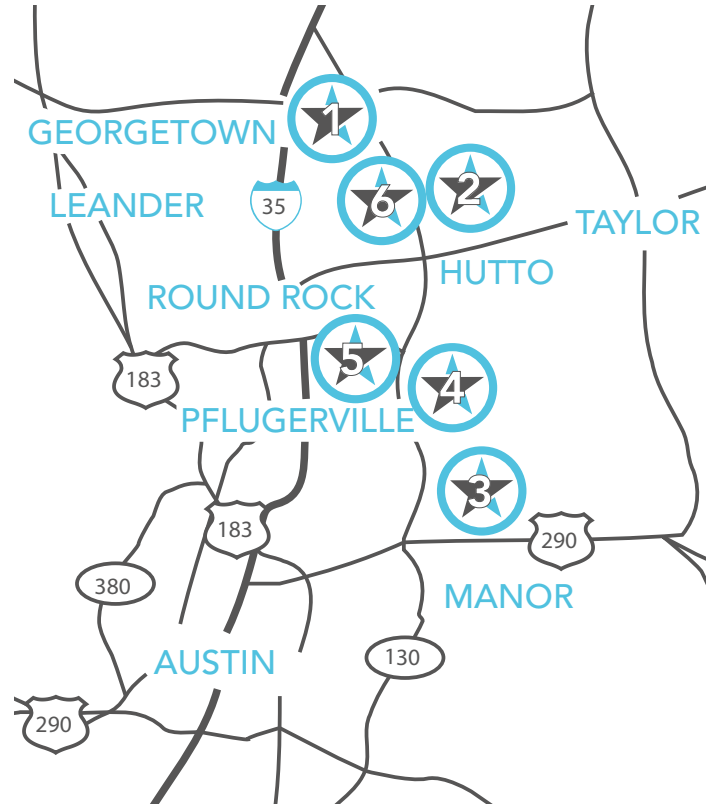

### Carmel - Landmark | 512.501.1456

17237 Borromeo Avenue	SQ FT	FULL PRICE	SALE PRICE	BD	BTH	GAR	ST
17237 Borromeo Avenue	1960	\$290,744	<b>\$284,990</b>	4	2	2	1
17232 Borromeo Avenue	1800	\$289,013	<b>\$285,990</b>	3	2	2	1
17004 Antioch Avenue	1606	\$279,259	<b>\$275,990</b>	4	2	2	1
17006 Antioch Avenue	1960	\$296,218	<b>\$292,990</b>	5	3	2	1

### GEORGETOWN

1 | Saddlecreek

### PFLUGERVILLE

4 | Carmel

5 | Cardinal Crossing

### ROUND ROCK

6 | Siena