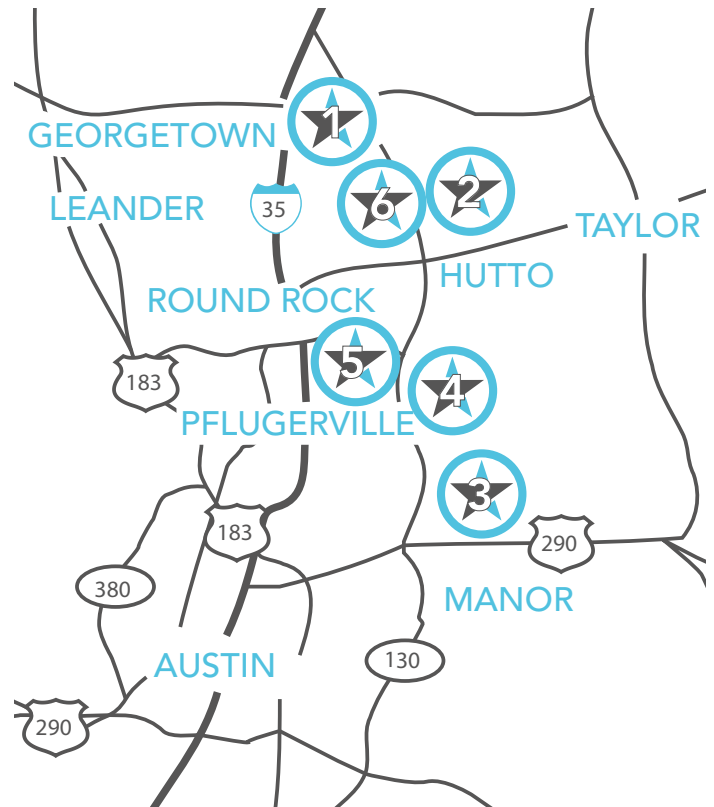

### Carmel - Landmark | 512.501.1456

17237 Borromeo Avenue	SQ FT	FULL PRICE	SALE PRICE	BD	BTH	GAR	ST
17237 Borromeo Avenue	1960	\$290,744	<b>\$284,990</b>	4	2	2	1
17232 Borromeo Avenue	1800	\$289,013	<b>\$285,990</b>	3	2	2	1
17004 Antioch Avenue	1606	\$279,259	<b>\$275,990</b>	4	2	2	1
17006 Antioch Avenue	1960	\$296,218	<b>\$292,990</b>	5	3	2	1

### GEORGETOWN

1 | Saddlecreek

### PFLUGERVILLE

4 | Carmel

5 | Cardinal Crossing

### ROUND ROCK

6 | Siena