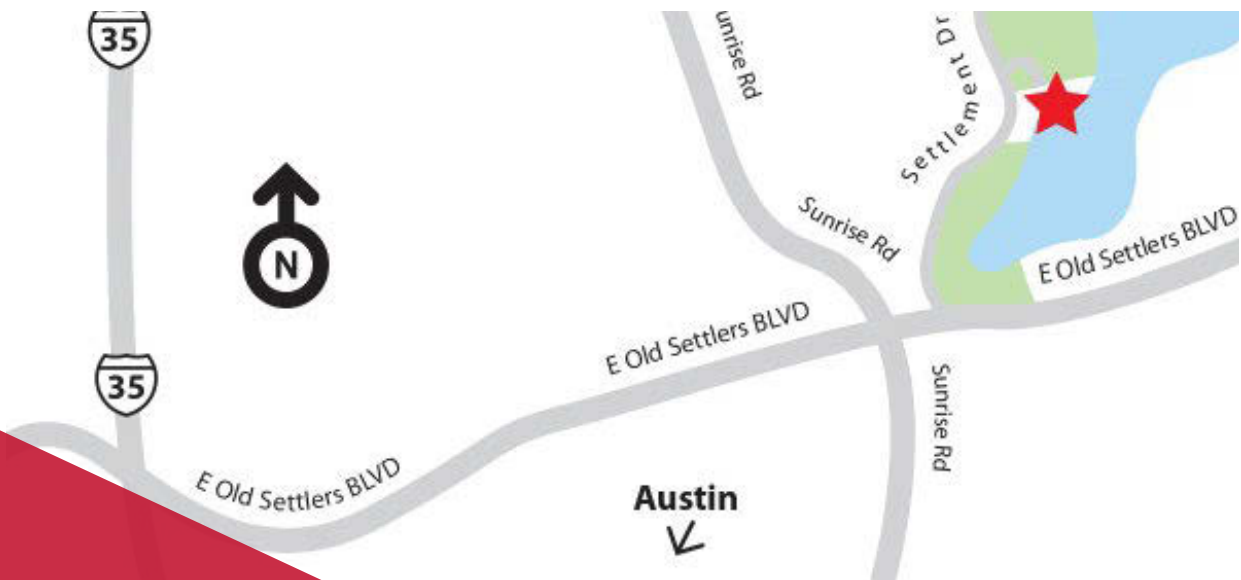

ENJOY **LAKESIDE LIVING** WITH **QUICK CLOSE HOMES**

LOCK AND LEAVE HOMES FROM THE \$200S.

CHOOSE FROM **LAKE LOTS** **PRIVATE POOL AND PAVILION** ONLY **33 UNITS AVAILABLE**

JOIN US ON **JUNE 1ST** FROM NOON - 4
FOR THE OPENING OF OUR **NEW MODEL HOME!**