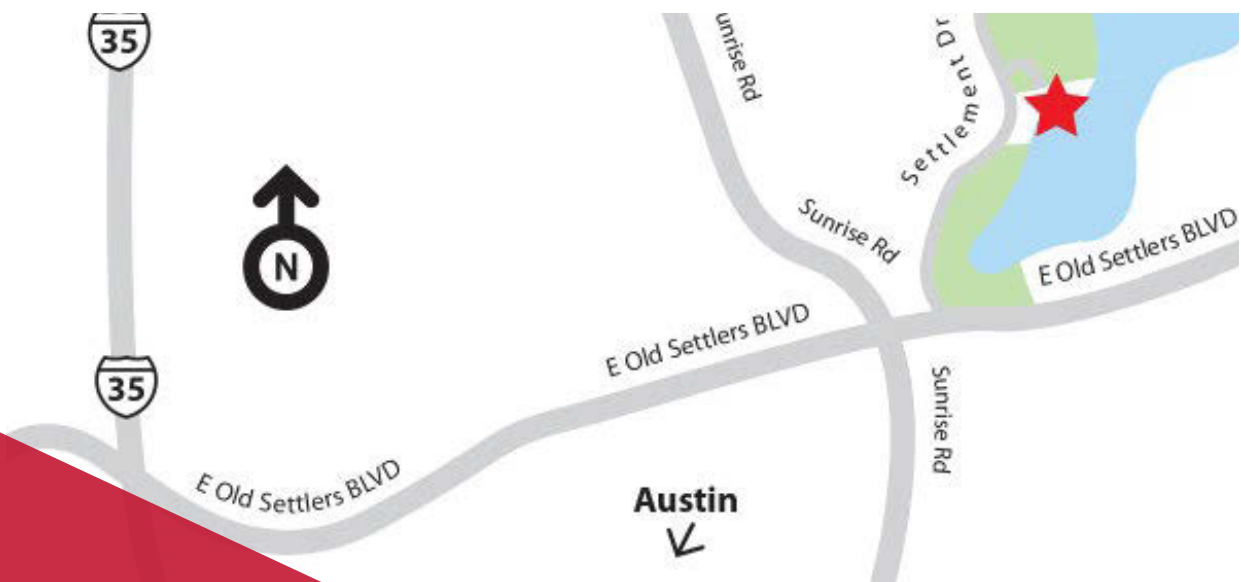

ENJOY **LAKESIDE LIVING** WITH **QUICK CLOSE HOMES**

LOCK AND LEAVE HOMES FROM THE \$200S.

CHOOSE FROM **LAKE LOTS** **PRIVATE POOL AND PAVILION** ONLY **33 UNITS AVAILABLE**

JOIN US ON **JUNE 1ST** FROM NOON - 4
FOR THE OPENING OF OUR **NEW MODEL HOME!**