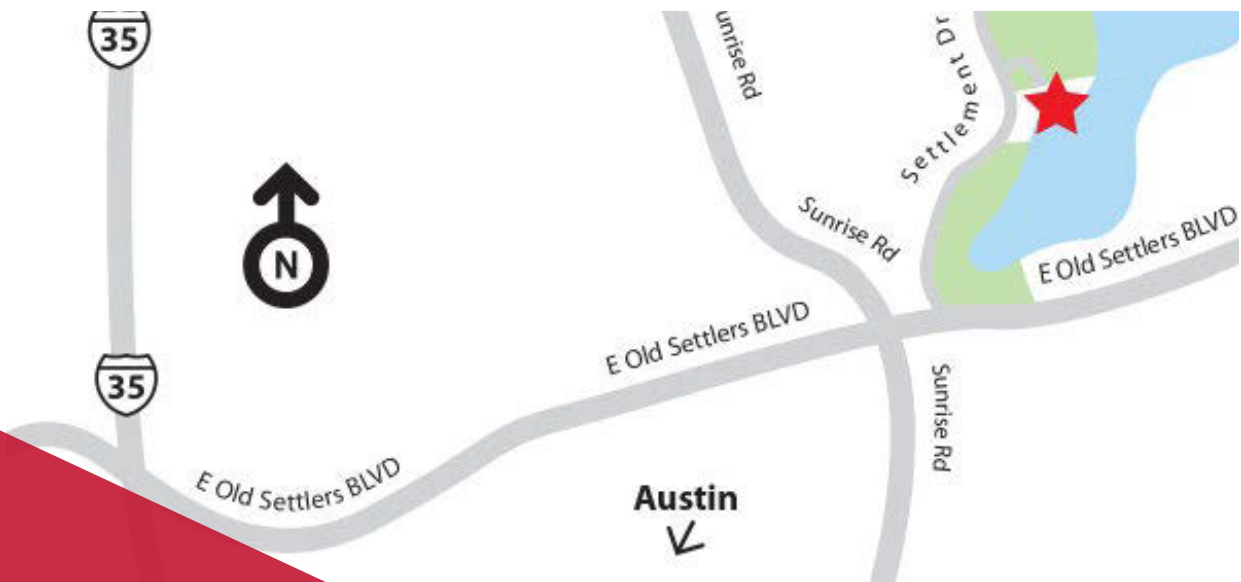

ENJOY **LAKESIDE LIVING** WITH **QUICK CLOSE HOMES**

LOCK AND LEAVE HOMES FROM THE \$200S.

CHOOSE FROM **LAKE LOTS** **PRIVATE POOL AND PAVILION** ONLY **33 UNITS AVAILABLE**

JOIN US ON **JUNE 1ST** FROM NOON - 4
FOR THE OPENING OF OUR **NEW MODEL HOME!**