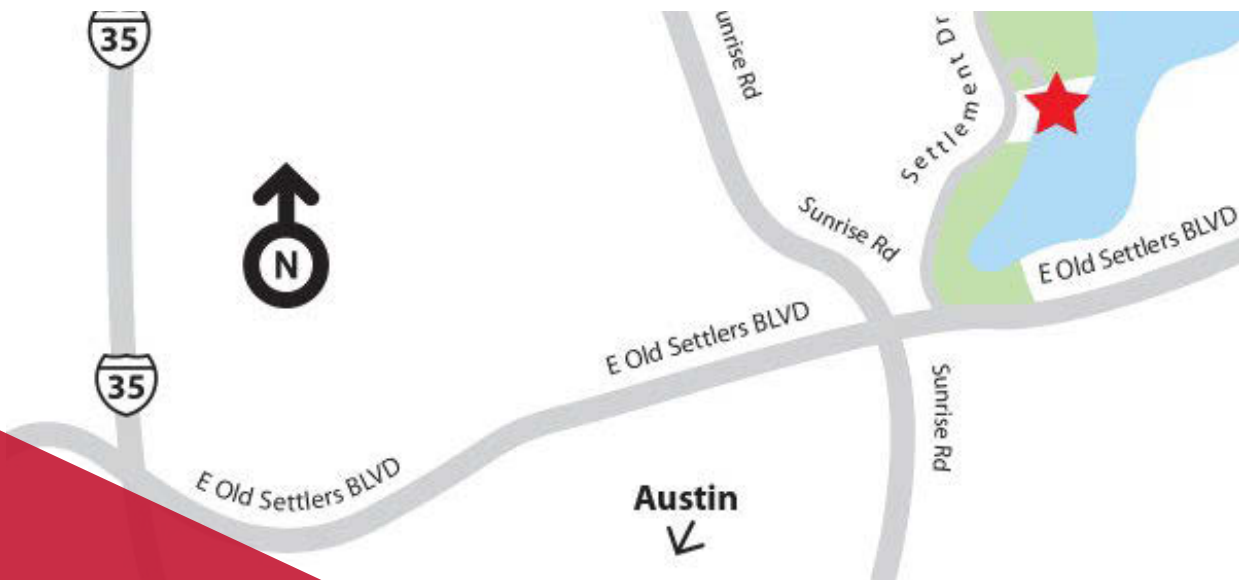

ENJOY **LAKESIDE LIVING** WITH **QUICK CLOSE HOMES**

**LOCK AND LEAVE HOMES FROM THE \$200S.**

CHOOSE FROM **LAKE LOTS** **PRIVATE POOL AND PAVILION** ONLY **33** UNITS **AVAILABLE**

JOIN US ON **JUNE 1ST** FROM NOON - 4  
FOR THE OPENING OF OUR **NEW MODEL HOME!**