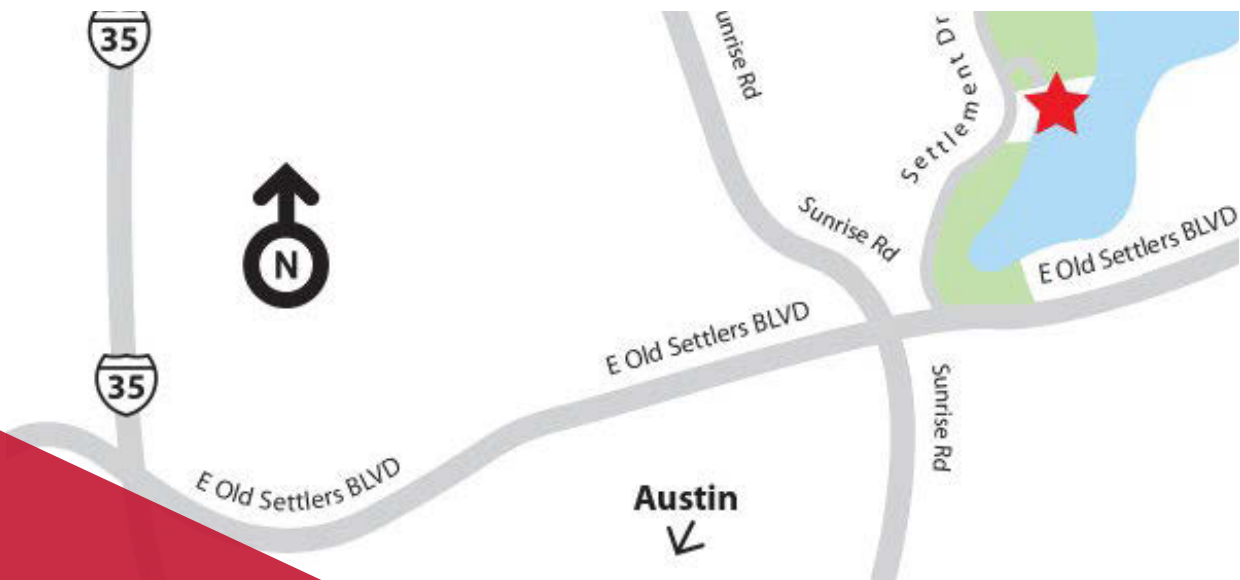

ENJOY **LAKESIDE LIVING** WITH **QUICK CLOSE HOMES**

**LOCK AND LEAVE HOMES FROM THE \$200S.**

CHOOSE FROM **LAKE LOTS** **PRIVATE POOL AND PAVILION** ONLY **33 UNITS AVAILABLE**

JOIN US ON **JUNE 1ST** FROM NOON - 4  
FOR THE OPENING OF OUR **NEW MODEL HOME!**