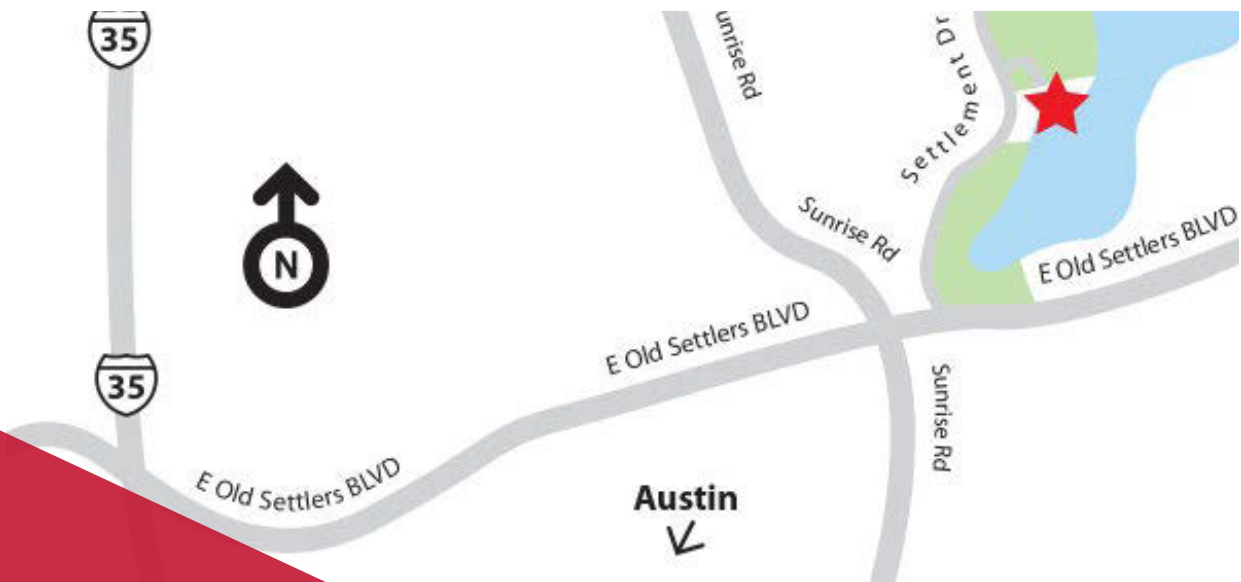

ENJOY **LAKESIDE LIVING** WITH **QUICK CLOSE HOMES**

LOCK AND LEAVE HOMES FROM THE \$200S.

CHOOSE FROM **LAKE LOTS** **PRIVATE POOL AND PAVILION** ONLY **33** UNITS **AVAILABLE**

JOIN US ON **JUNE 1ST** FROM NOON - 4
FOR THE OPENING OF OUR **NEW MODEL HOME!**