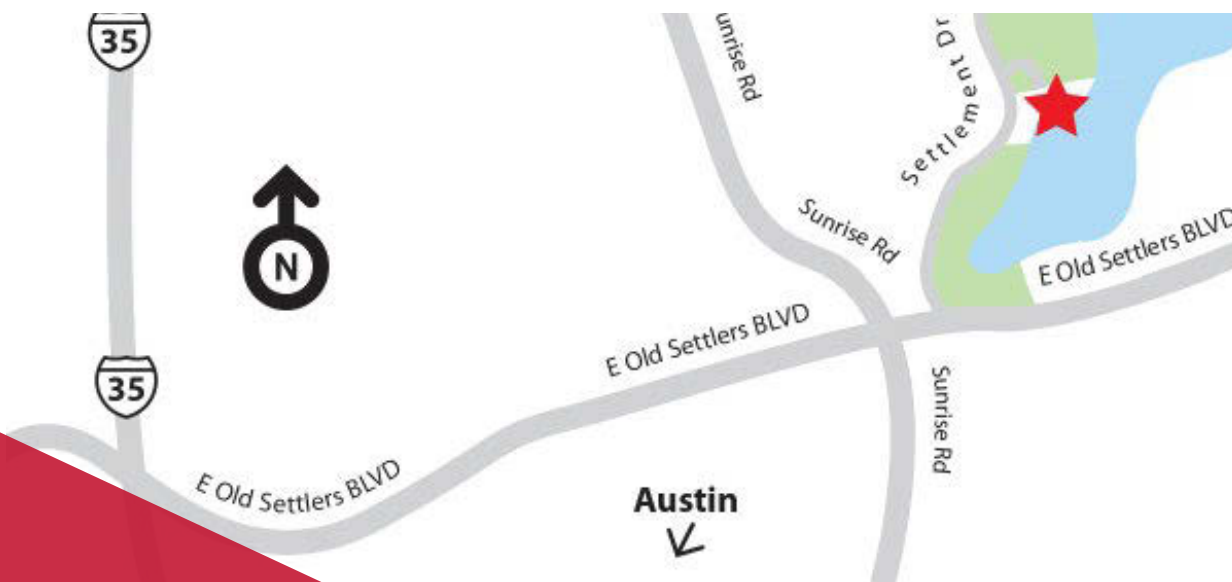

ENJOY **LAKESIDE LIVING** WITH **QUICK CLOSE HOMES**

LOCK AND LEAVE HOMES FROM THE \$200S.

CHOOSE FROM **LAKE LOTS** **PRIVATE POOL AND PAVILION** ONLY **33 UNITS AVAILABLE**

JOIN US ON **JUNE 1ST** FROM NOON - 4
FOR THE OPENING OF OUR **NEW MODEL HOME!**