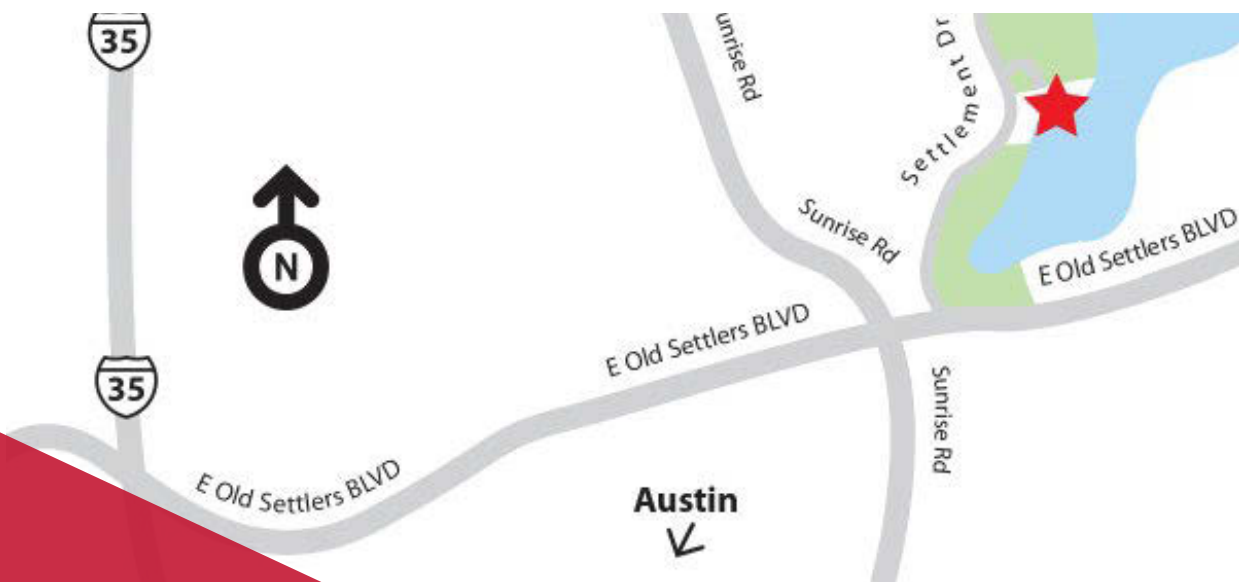

ENJOY **LAKESIDE LIVING** WITH **QUICK CLOSE HOMES**

LOCK AND LEAVE HOMES FROM THE \$200S.

CHOOSE FROM **LAKE LOTS** **PRIVATE POOL AND PAVILION** ONLY **33 UNITS AVAILABLE**

JOIN US ON **JUNE 1ST** FROM NOON - 4
FOR THE OPENING OF OUR **NEW MODEL HOME!**