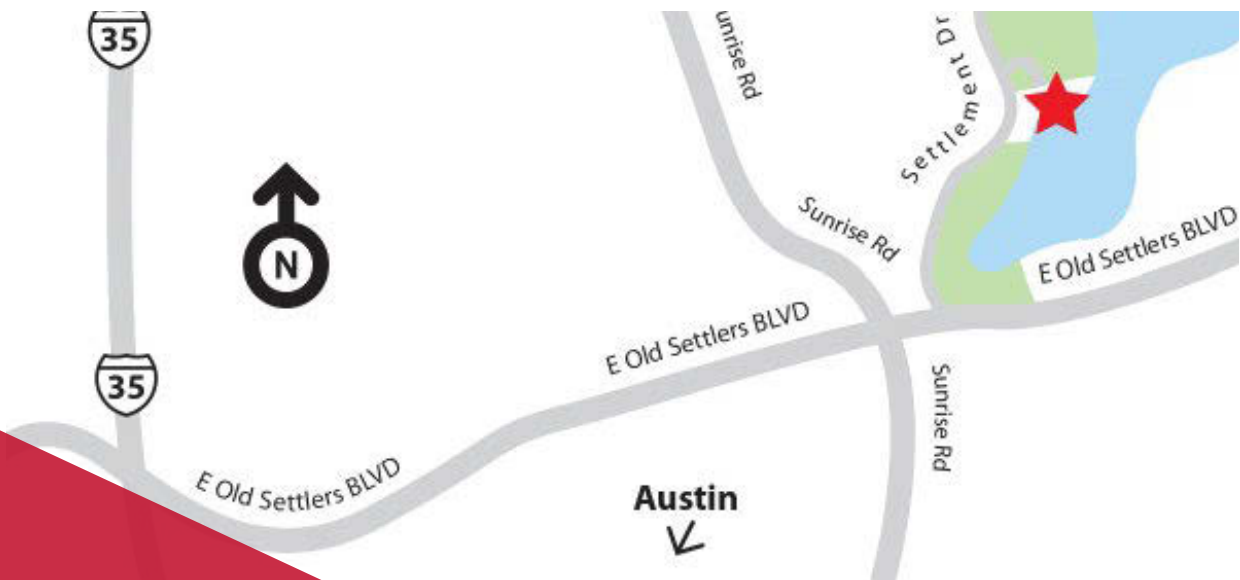

ENJOY **LAKESIDE LIVING** WITH **QUICK CLOSE HOMES**

LOCK AND LEAVE HOMES FROM THE \$200S.

CHOOSE FROM **LAKE LOTS** **PRIVATE POOL AND PAVILION** ONLY **33 UNITS AVAILABLE**

JOIN US ON **JUNE 1ST** FROM NOON - 4
FOR THE OPENING OF OUR **NEW MODEL HOME!**