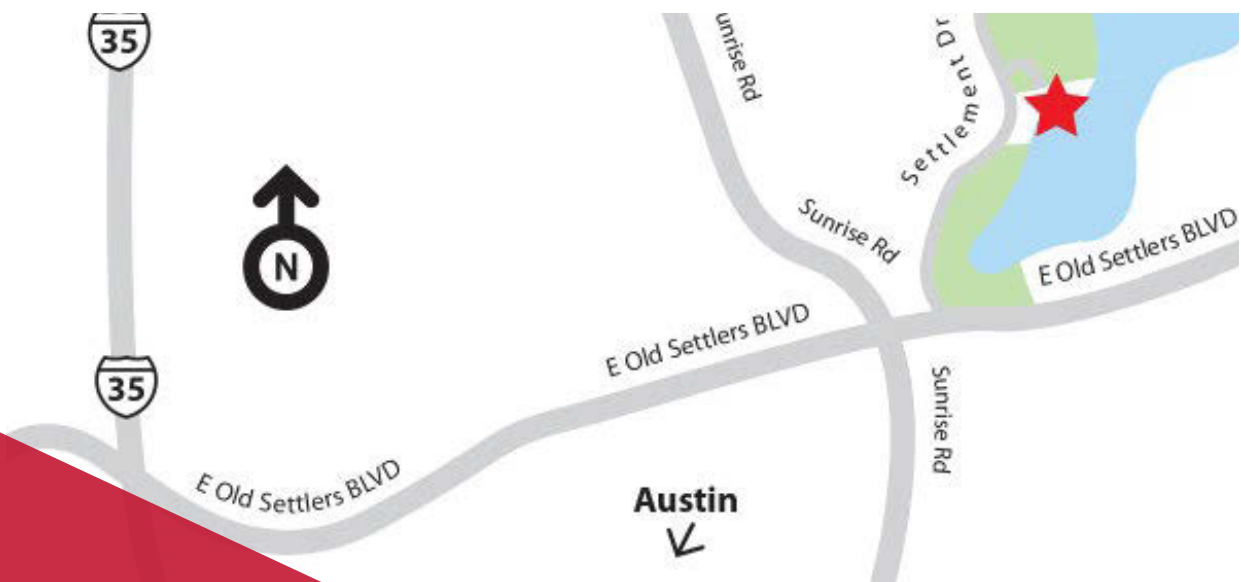

ENJOY **LAKESIDE LIVING** WITH **QUICK CLOSE HOMES**

**LOCK AND LEAVE HOMES FROM THE \$200S.**

CHOOSE FROM **LAKE LOTS** **PRIVATE POOL AND PAVILION** ONLY **33 UNITS AVAILABLE**

JOIN US ON **JUNE 1ST** FROM NOON - 4  
FOR THE OPENING OF OUR **NEW MODEL HOME!**