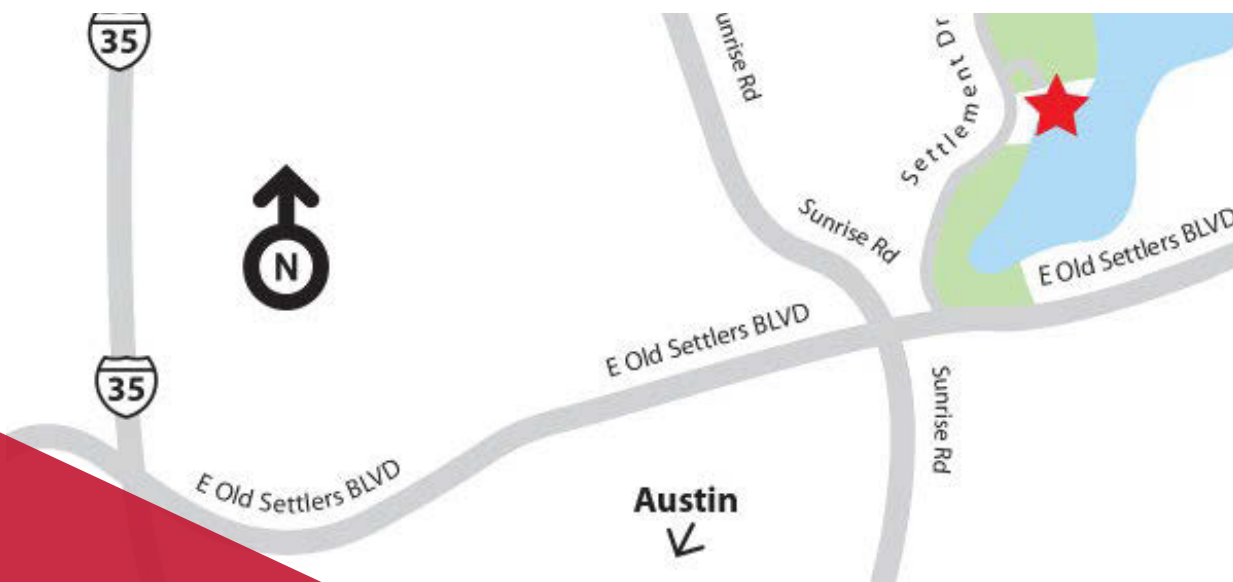

ENJOY **LAKESIDE LIVING** WITH **QUICK CLOSE HOMES**

LOCK AND LEAVE HOMES FROM THE \$200S.

CHOOSE FROM **LAKE LOTS** **PRIVATE POOL AND PAVILION** ONLY **33 UNITS AVAILABLE**

JOIN US ON **JUNE 1ST** FROM NOON - 4
FOR THE OPENING OF OUR **NEW MODEL HOME!**