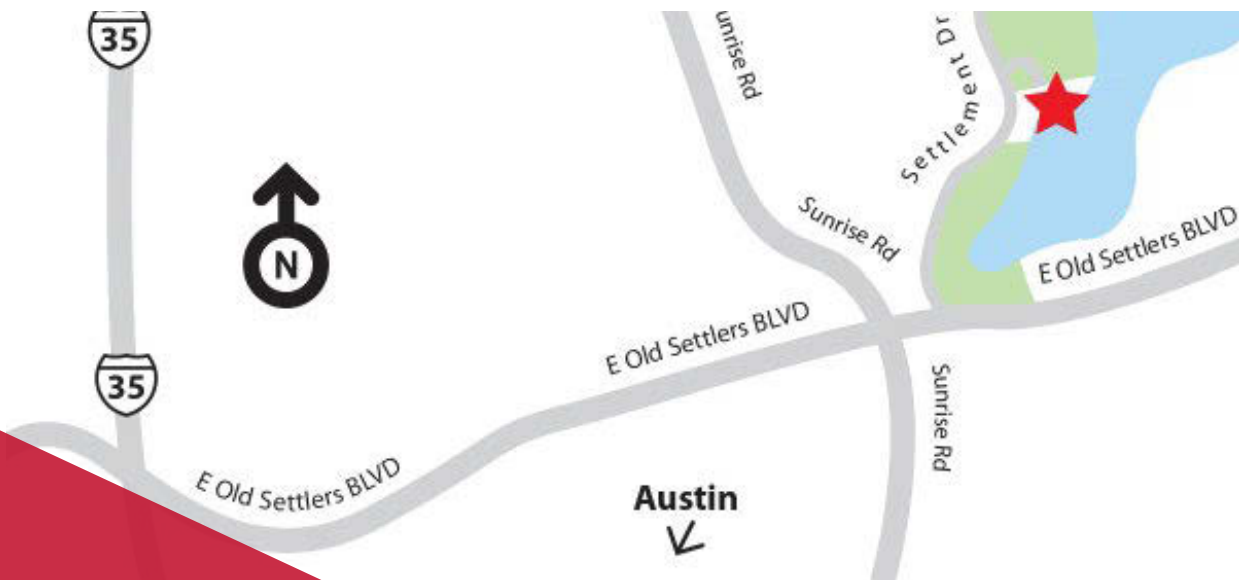

ENJOY **LAKESIDE LIVING** WITH **QUICK CLOSE HOMES**

**LOCK AND LEAVE HOMES FROM THE \$200S.**

CHOOSE FROM **LAKE LOTS** **PRIVATE POOL AND PAVILION** ONLY **33 UNITS AVAILABLE**

JOIN US ON **JUNE 1ST** FROM NOON - 4  
FOR THE OPENING OF OUR **NEW MODEL HOME!**