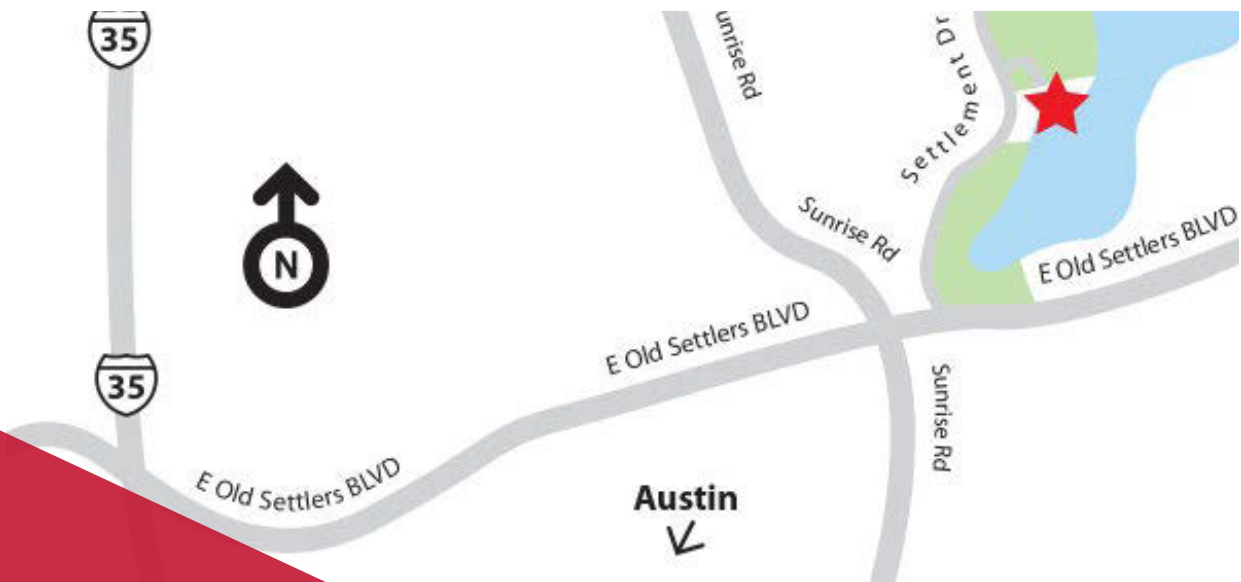

ENJOY **LAKESIDE LIVING** WITH **QUICK CLOSE HOMES**

**LOCK AND LEAVE HOMES FROM THE \$200S.**

CHOOSE FROM **LAKE LOTS** **PRIVATE POOL AND PAVILION** ONLY **33 UNITS AVAILABLE**

JOIN US ON **JUNE 1ST** FROM NOON - 4  
FOR THE OPENING OF OUR **NEW MODEL HOME!**