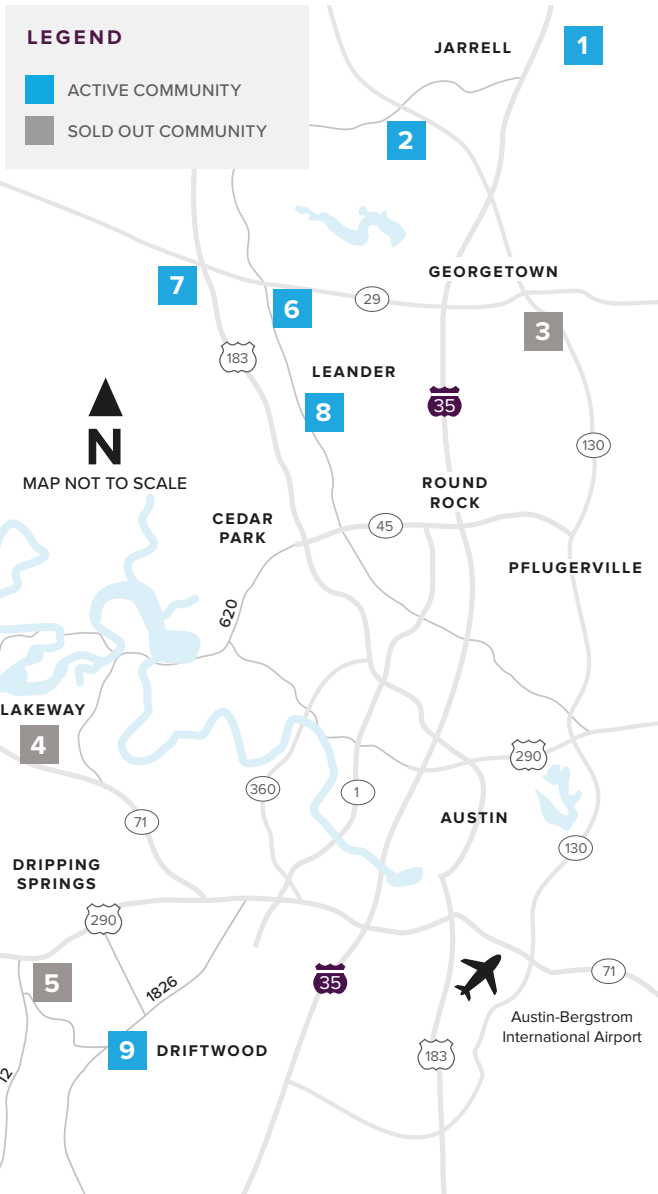

Where to find us

IN THE GREATER AUSTIN AREA

Click on a community below for more information.

NEW HOMES

from the Mid \$200s to \$800s+

JARRELL

- 1** SONTERRA
THE ENCLAVE AT SONTERRA
From the Mid \$200s
512.884.5788

COOL WATER AT SONTERRA
Coming Soon

GEORGETOWN

- 2** GATLIN CREEK
From the Upper \$300s
512.271.3817
- 3** SADDLECREEK
SOLD OUT
512.271.3831

LAKEWAY

- 4** ROUGH HOLLOW
SOLD OUT
512.271.3831

DRIPPING SPRINGS

- 5** BUTLER RANCH ESTATES
SOLD OUT
512.809.4360

LEANDER

- 6** REAGAN'S OVERLOOK
Final Opportunities
From the Upper \$800s
512.271.3787

- 7** DEERBROOKE
Now Open!
From the Mid \$300s
737.825.2901

- 8** CRYSTAL SPRINGS

THE COVES
From the Low \$300s
512.271.3851

THE FALLS
From the Upper \$300s
512.271.3851

THE LAKES
From the Mid \$400s
512.271.3852

DRIFTWOOD

- 9** RIM ROCK
Closeout - Last Lot For Sale
512.809.4360

A HOME FOR
EVERY DREAM®