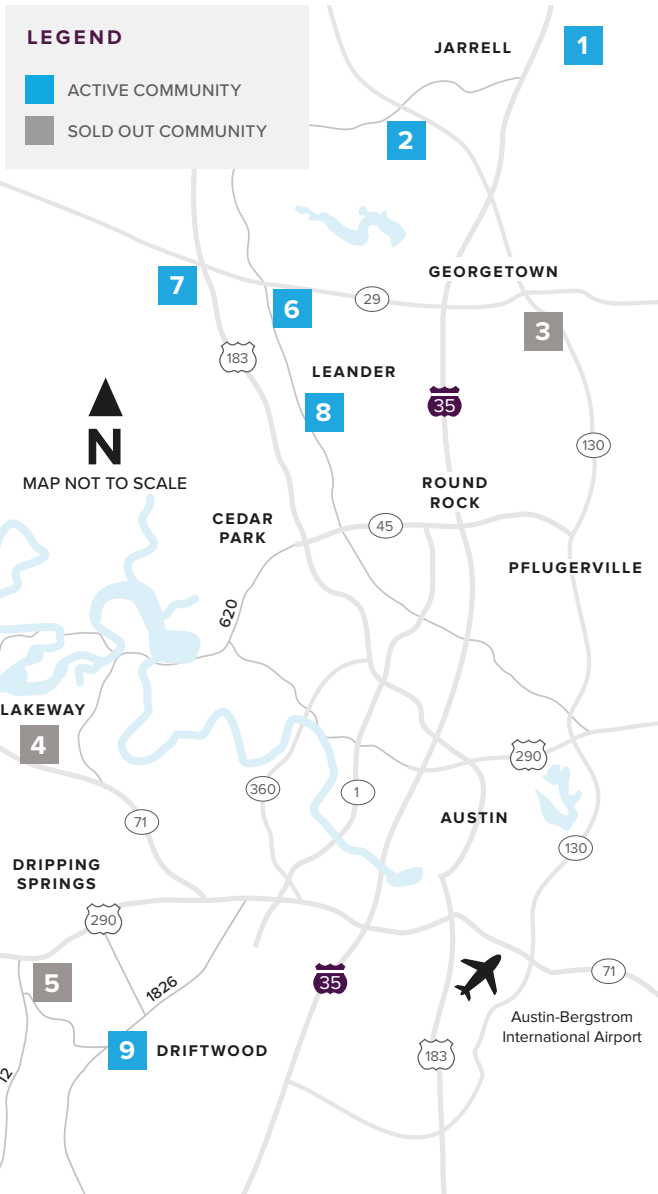

# Where to find us

## IN THE GREATER AUSTIN AREA

Click on a community below for more information.

#### GEORGETOWN

**2** GATLIN CREEK  
From the Upper \$300s  
512.271.3817

**3** SADDLECREEK  
**SOLD OUT**  
512.271.3831

#### 8 CRYSTAL SPRINGS

THE COVES  
From the Low \$300s  
512.271.3851

THE FALLS  
From the Upper \$300s  
512.271.3851

THE LAKES  
From the Mid \$400s  
512.271.3852