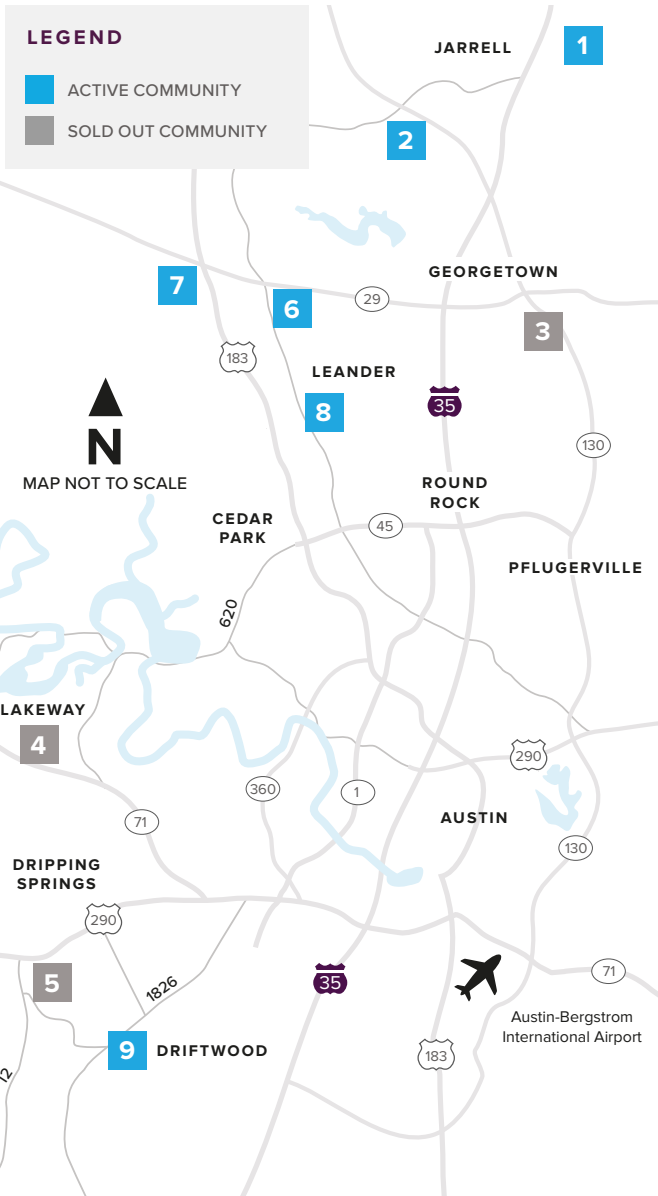

# Where to find us

## IN THE GREATER AUSTIN AREA

Click on a community below for more information.

#### GEORGETOWN

- 2** GATLIN CREEK  
From the Upper \$300s  
512.271.3817
- 3** SADDLECREEK  
*SOLD OUT*  
512.271.3831

#### LAKEWAY

- 4** ROUGH HOLLOW  
*SOLD OUT*  
512.271.3831