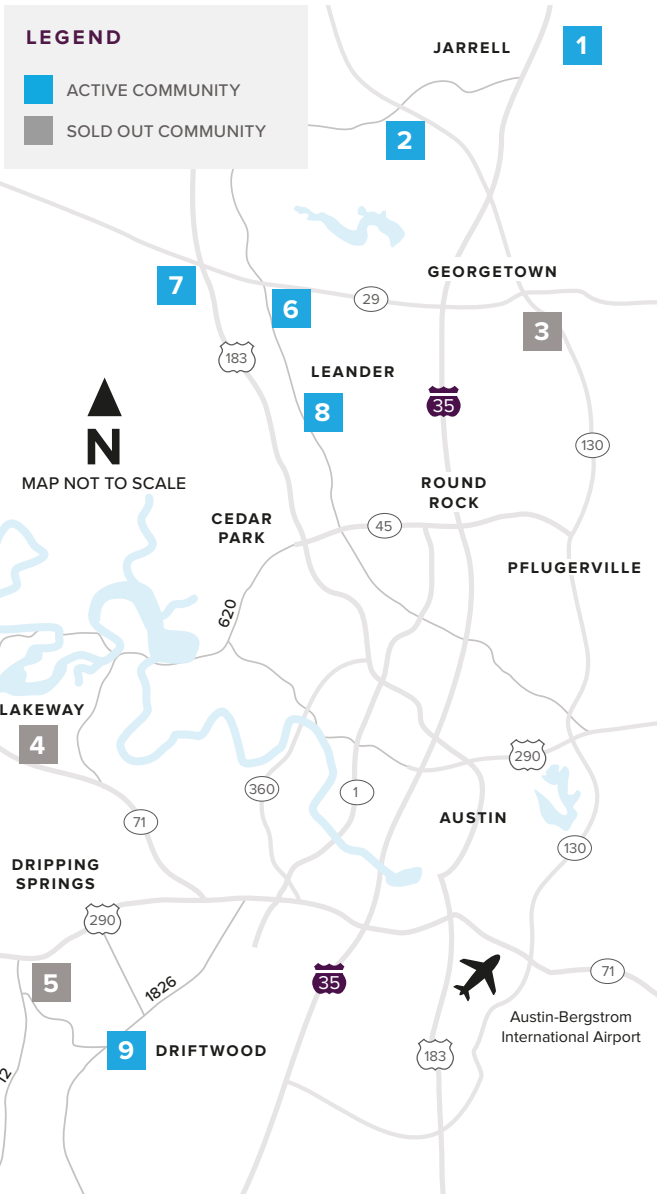

# Where to find us

## IN THE GREATER AUSTIN AREA

Click on a community below for more information.

#### GEORGETOWN

- 2** GATLIN CREEK  
From the Upper \$300s  
512.271.3817
- 3** SADDLECREEK  
*SOLD OUT*  
512.271.3831

#### LEANDER

- 6** REAGAN'S OVERLOOK  
*Final Opportunities*  
From the Upper \$800s  
512.271.3787

- 7** DEERBROOKE  
*Now Open!*  
From the Mid \$300s  
737.825.2901

- 8** CRYSTAL SPRINGS

THE COVES  
From the Low \$300s  
512.271.3851