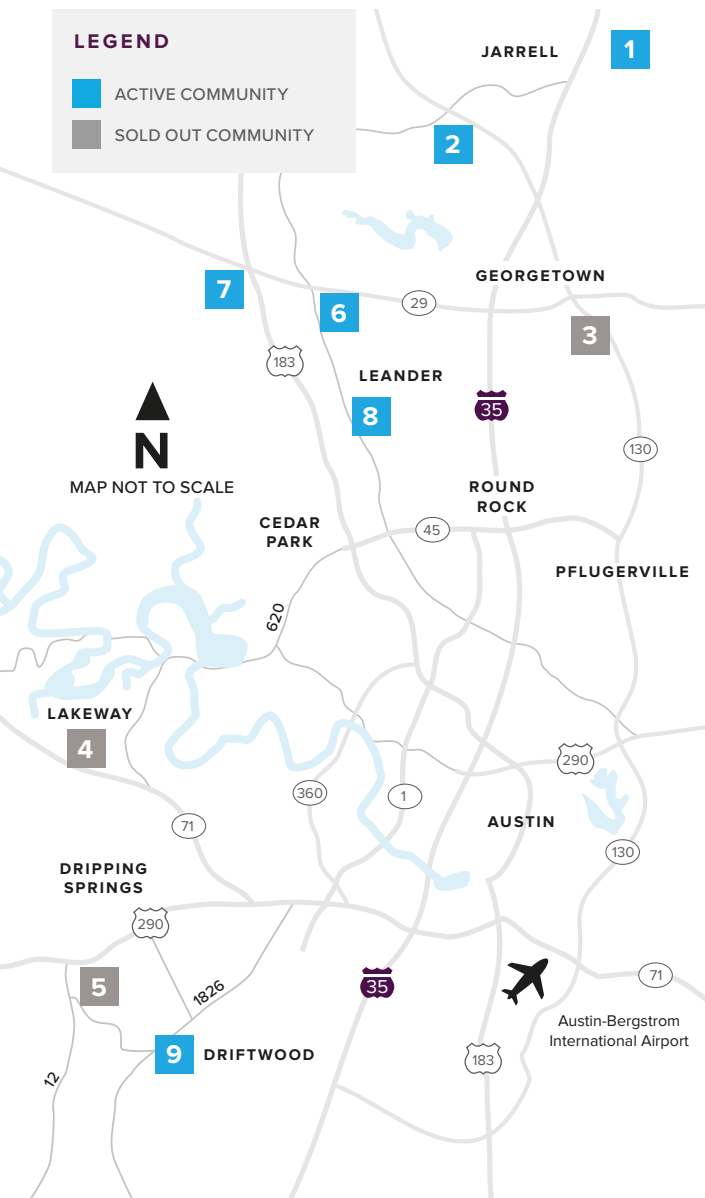

# Where to find us

## IN THE GREATER AUSTIN AREA

Click on a community below for more information.

#### GEORGETOWN

**2** GATLIN CREEK  
From the Upper \$300s  
512.271.3817

**3** SADDLECREEK  
**SOLD OUT**  
512.271.3831

#### LEANDER

**6** REAGAN'S OVERLOOK  
*Final Opportunities*  
From the Upper \$800s  
512.271.3787

**7** DEERBROOKE  
*Now Open!*  
From the Mid \$300s  
737.825.2901

**8** CRYSTAL SPRINGS

THE COVES  
From the Low \$300s  
512.271.3851