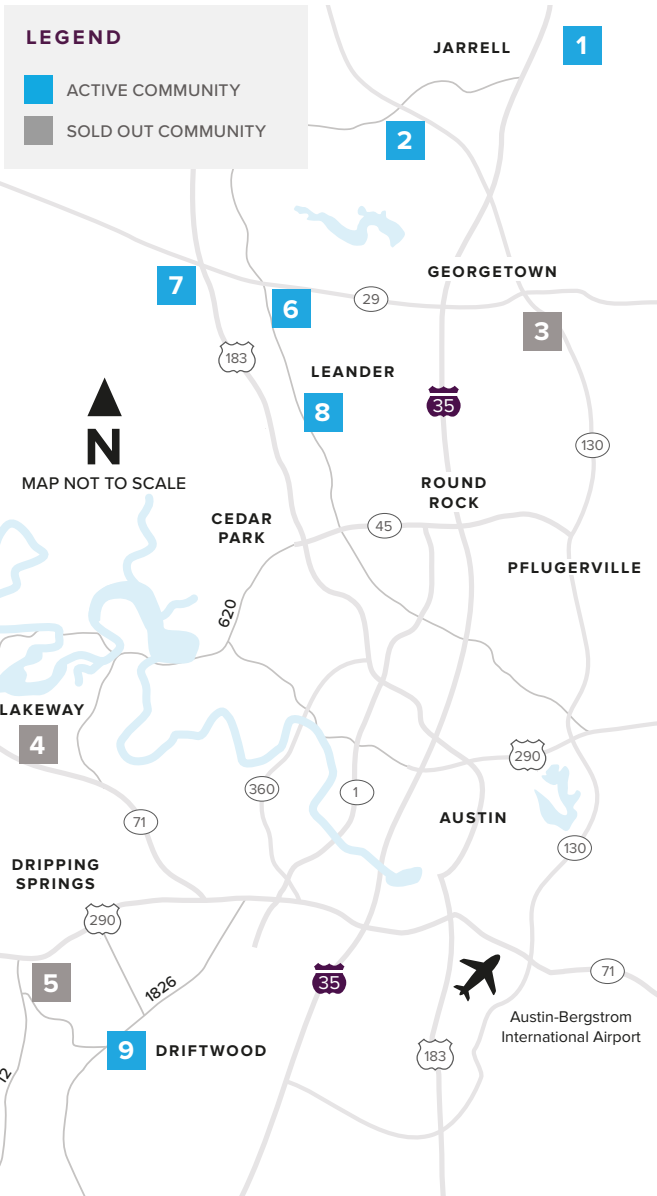

# Where to find us

## IN THE GREATER AUSTIN AREA

Click on a community below for more information.

#### GEORGETOWN

- 2** GATLIN CREEK  
From the Upper \$300s  
512.271.3817
- 3** SADDLECREEK  
*SOLD OUT*  
512.271.3831

#### LEANDER

- 6** REAGAN'S OVERLOOK  
*Final Opportunities*  
From the Upper \$800s  
512.271.3787

- 7** DEERBROOKE  
*Now Open!*  
From the Mid \$300s  
737.825.2901

- 8** CRYSTAL SPRINGS

THE COVES  
From the Low \$300s  
512.271.3851