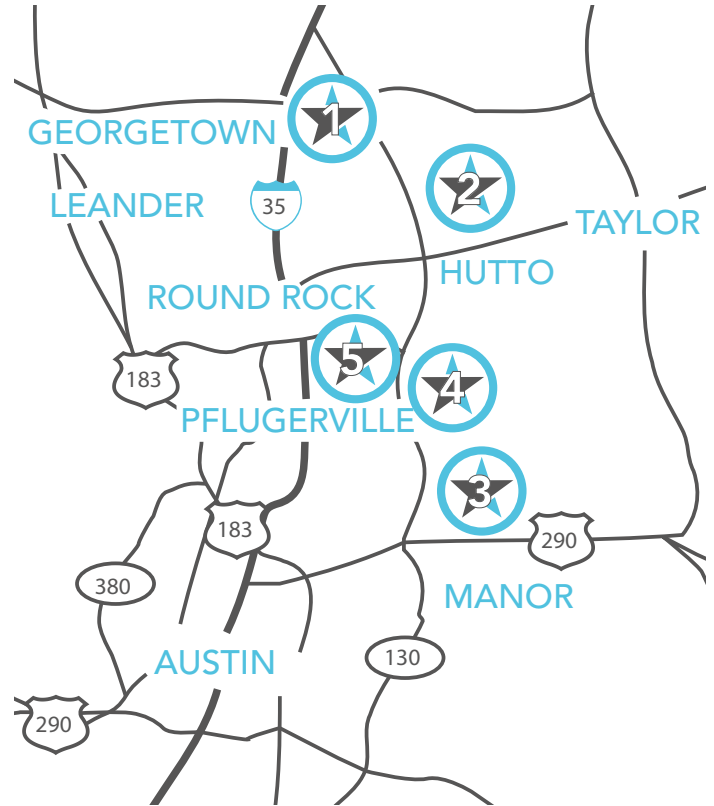

### MANOR

ShadowGlen - Landmark   512.501.1456	SQ FT	FULL PRICE	SALE PRICE	BD	BTH	GAR	ST
13825 Arbor Hill Cove	1606	\$245,247	<b>\$239,990</b>	4	2	2	1
14000 Arbor Hill Cove	1800	\$262,885	<b>\$254,990</b>	3	2	2	1
14109 Arbor Hill Cove • MODEL	1844	\$278,576	<b>\$269,990</b>	3	2	2	1
11913 Voelker Reinhardt Way	1960	\$263,147	<b>\$259,990</b>	4	2	2	1

Carmel - Landmark   512.501.1456	SQ FT	FULL PRICE	SALE PRICE	BD	BTH	GAR	ST
17232 Borromeo Avenue	1800	\$292,013	<b>\$285,990</b>	3	2	2	1
17004 Antioch Avenue	1606	\$282,259	<b>\$275,990</b>	4	2	2	1
17006 Antioch Avenue	1960	\$300,218	<b>\$289,990</b>	5	3	2	1

### GEORGETOWN

1 | Saddlecreek

### PFLUGERVILLE

4 | Carmel

5 | Cardinal Crossing