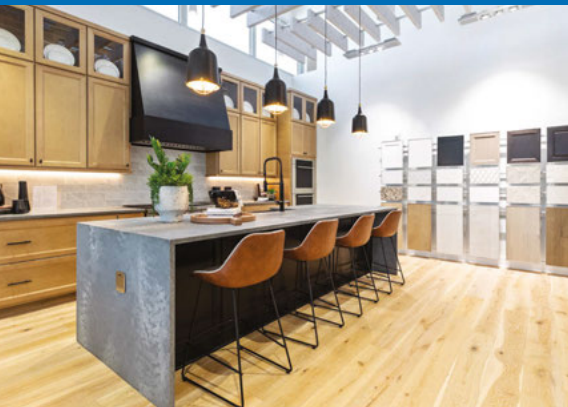

## MAP GUIDE TO TOLL BROTHERS COMMUNITIES IN THE AUSTIN AREA

- DS** **AUSTIN DESIGN STUDIO**  
1320 Arrow Point Dr, Suite 401  
Cedar Park, TX 78613  
737-227-5730
- 1** **ESPERANZA**  
166 Prairie Clover Dr  
Dripping Springs, TX 78620  
0.75 acre home sites
- 2** **TRAVISSO**  
1837 Ficuzza Wy  
Leander, TX 78641  
Capri Collection—50-foot-wide home sites  
Siena Collection—60-foot-wide home sites  
Naples Collection—70-foot-wide home sites  
Florence Collection—80+-foot-wide home sites
- 3** **TOLL BROTHERS AT SANTA RITA RANCH**  
528 Exploration Cr  
Liberty Hill, TX 78628  
70-foot-wide home sites
- 4** **REGENCY AT SANTA RITA RANCH**  
**55+**  
500 Sweetgrass Ct  
Liberty Hill, TX 78642  
Garden Collection—50-foot-wide home sites  
Meadow Collection—60-foot-wide home sites  
Orchard Collection—70-foot-wide home sites
- 5** **HIDDEN CREEKS AT LAKEWOOD PARK**  
Coming Soon