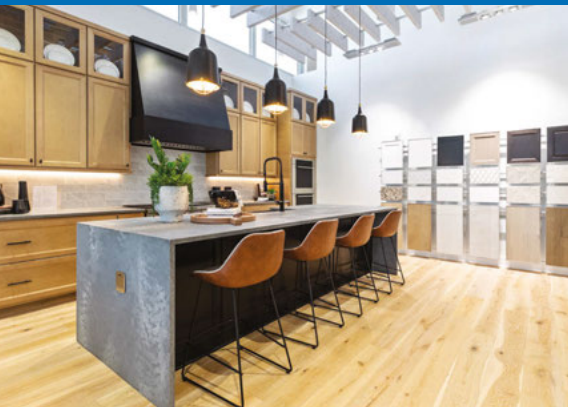

MAP GUIDE TO TOLL BROTHERS COMMUNITIES IN THE AUSTIN AREA

- DS** **AUSTIN DESIGN STUDIO**
1320 Arrow Point Dr, Suite 401
Cedar Park, TX 78613
737-227-5730
- 1** **ESPERANZA**
166 Prairie Clover Dr
Dripping Springs, TX 78620
0.75 acre home sites
- 2** **TRAVISSO**
1837 Ficuzza Wy
Leander, TX 78641
Capri Collection—50-foot-wide home sites
Siena Collection—60-foot-wide home sites
Naples Collection—70-foot-wide home sites
Florence Collection—80+foot-wide home sites
- 3** **TOLL BROTHERS AT SANTA RITA RANCH**
528 Exploration Cr
Liberty Hill, TX 78628
70-foot-wide home sites
- 4** **REGENCY AT SANTA RITA RANCH**
55+
500 Sweetgrass Ct
Liberty Hill, TX 78642
Garden Collection—50-foot-wide home sites
Meadow Collection—60-foot-wide home sites
Orchard Collection—70-foot-wide home sites
- 5** **HIDDEN CREEKS AT LAKEWOOD PARK**
Coming Soon