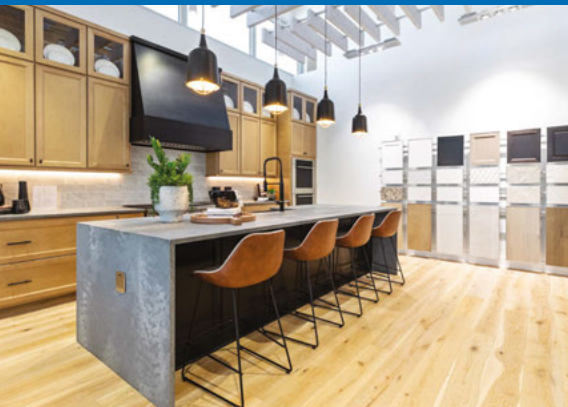

MAP GUIDE TO TOLL BROTHERS COMMUNITIES IN THE AUSTIN AREA

- DS** **AUSTIN DESIGN STUDIO**
1320 Arrow Point Dr, Suite 401
Cedar Park, TX 78613
737-227-5730
- 1** **ESPERANZA**
166 Prairie Clover Dr
Dripping Springs, TX 78620
0.75 acre home sites
- 2** **TRAVISSO**
1837 Ficuzza Wy
Leander, TX 78641
Capri Collection—50-foot-wide home sites
Siena Collection—60-foot-wide home sites
Naples Collection—70-foot-wide home sites
Florence Collection—80+-foot-wide home sites
- 3** **TOLL BROTHERS AT SANTA RITA RANCH**
528 Exploration Cr
Liberty Hill, TX 78628
70-foot-wide home sites
- 4** **REGENCY AT SANTA RITA RANCH**
55+
500 Sweetgrass Ct
Liberty Hill, TX 78642
Garden Collection—50-foot-wide home sites
Meadow Collection—60-foot-wide home sites
Orchard Collection—70-foot-wide home sites
- 5** **HIDDEN CREEKS AT LAKEWOOD PARK**
Coming Soon