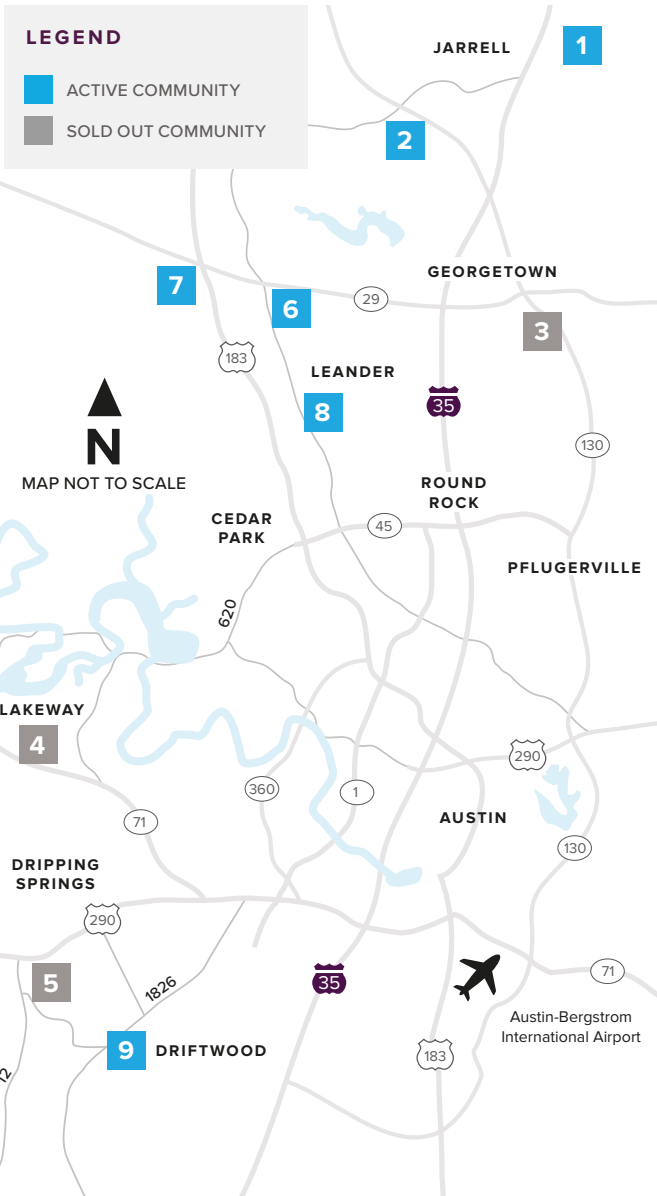

# Where to find us

## IN THE GREATER AUSTIN AREA

Click on a community below for more information.

#### GEORGETOWN

- 2** GATLIN CREEK  
From the Upper \$300s  
512.271.3817
- 3** SADDLECREEK  
**SOLD OUT**  
512.271.3831

#### LEANDER

- 6** REAGAN'S OVERLOOK  
*Final Opportunities*  
From the Upper \$800s  
512.271.3787

- 7** DEERBROOKE  
*Now Open!*  
From the Mid \$300s  
737.825.2901

- 8** CRYSTAL SPRINGS

THE COVES  
From the Low \$300s  
512.271.3851