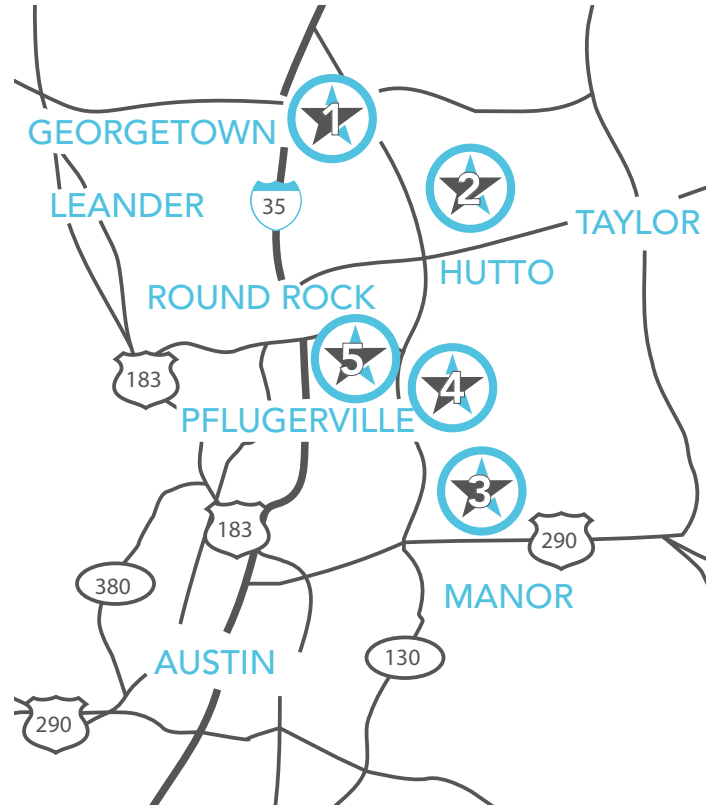

### MANOR

ShadowGlen - Landmark   512.501.1456	SQ FT	FULL PRICE	SALE PRICE	BD	BTH	GAR	ST
13825 Arbor Hill Cove	1606	\$245,247	<b>\$239,990</b>	4	2	2	1
11905 Voelker Reinhardt Way	1800	\$261,064	<b>\$257,990</b>	3	2	2	1
11913 Voelker Reinhardt Way	1960	\$263,147	<b>\$259,990</b>	4	2	2	1

Carmel - Landmark   512.501.1456	SQ FT	FULL PRICE	SALE PRICE	BD	BTH	GAR	ST
17232 Borromeo Avenue	1800	\$292,013	<b>\$285,990</b>	3	2	2	1
17004 Antioch Avenue	1606	\$282,259	<b>\$275,990</b>	4	2	2	1
17006 Antioch Avenue	1960	\$300,218	<b>\$289,990</b>	5	3	2	1

### GEORGETOWN

1 | Saddlecreek

### PFLUGERVILLE

4 | Carmel

5 | Cardinal Crossing