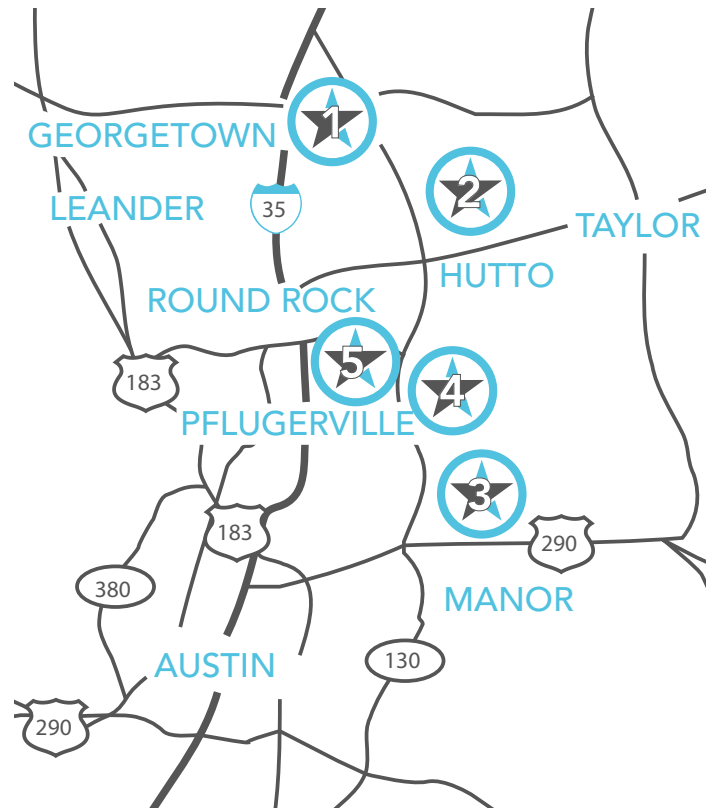

### MANOR

ShadowGlen - Landmark   512.501.1456	SQ FT	FULL PRICE	SALE PRICE	BD	BTH	GAR	ST
13825 Arbor Hill Cove	1606	\$245,247	<b>\$239,990</b>	4	2	2	1
11905 Voelker Reinhardt Way	1800	\$261,064	<b>\$257,990</b>	3	2	2	1
11913 Voelker Reinhardt Way	1960	\$263,147	<b>\$259,990</b>	4	2	2	1

Carmel - Landmark   512.501.1456	SQ FT	FULL PRICE	SALE PRICE	BD	BTH	GAR	ST
17232 Borromeo Avenue	1800	\$292,013	<b>\$285,990</b>	3	2	2	1
17004 Antioch Avenue	1606	\$282,259	<b>\$275,990</b>	4	2	2	1
17006 Antioch Avenue	1960	\$300,218	<b>\$289,990</b>	5	3	2	1

### GEORGETOWN

1 | Saddlecreek

### PFLUGERVILLE

4 | Carmel

5 | Cardinal Crossing