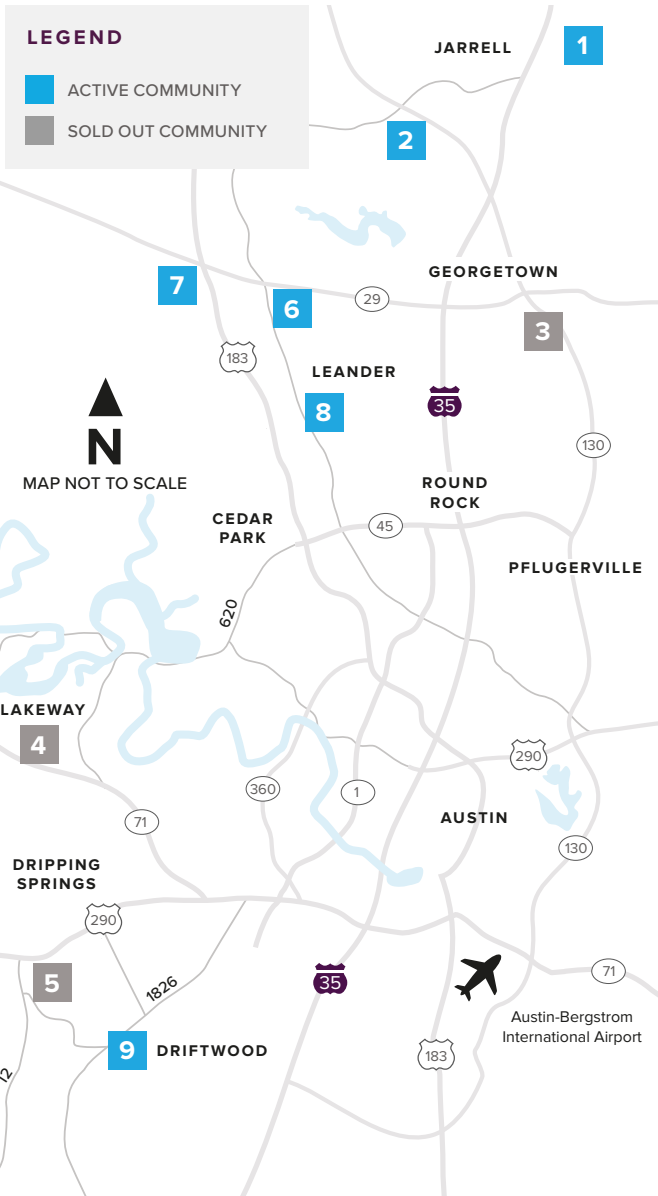

# Where to find us

## IN THE GREATER AUSTIN AREA

Click on a community below for more information.

#### GEORGETOWN

- 2** GATLIN CREEK  
From the Upper \$300s  
512.271.3817
- 3** SADDLECREEK  
**SOLD OUT**  
512.271.3831

#### LAKEWAY

- 4** ROUGH HOLLOW  
**SOLD OUT**  
512.271.3831