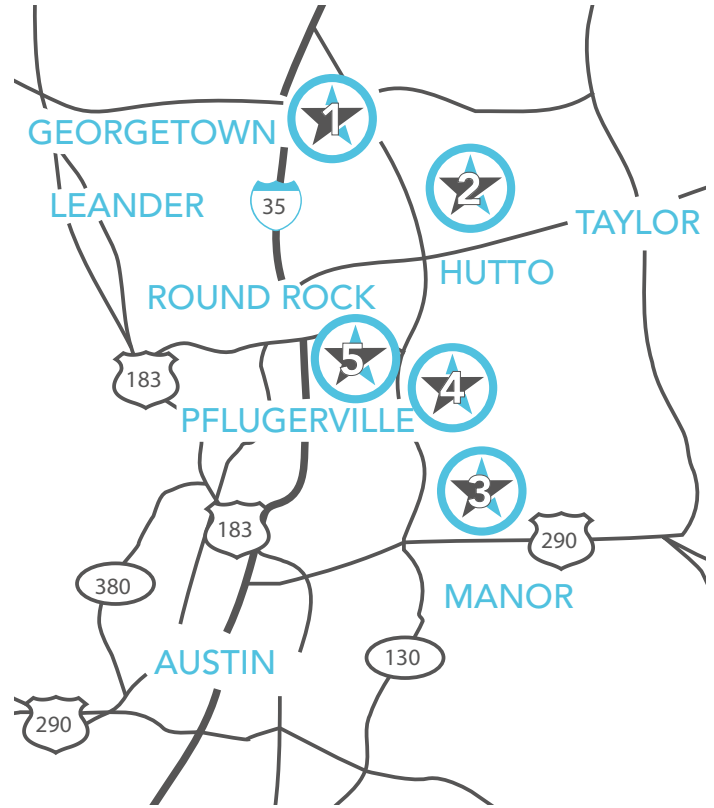

### MANOR

ShadowGlen - Landmark   512.501.1456	SQ FT	FULL PRICE	SALE PRICE	BD	BTH	GAR	ST
13825 Arbor Hill Cove	1606	\$245,247	<b>\$234,990</b>	4	2	2	1
11913 Voelker Reinhardt Way	1960	\$263,147	<b>\$254,990</b>	4	2	2	1

Carmel - Landmark   512.501.1456	SQ FT	FULL PRICE	SALE PRICE	BD	BTH	GAR	ST
17232 Borromeo Avenue	1800	\$292,013	<b>\$285,990</b>	3	2	2	1
17004 Antioch Avenue	1606	\$282,259	<b>\$275,990</b>	4	2	2	1
17240 Casanova Ave	1610	\$264,990	<b>\$265,472</b>	3	2	2	1
17237 Borromeo Ave	1960	\$284,990	<b>\$288,744</b>	4	2	2	1

### GEORGETOWN

1 | Saddlecreek

### PFLUGERVILLE

4 | Carmel

5 | Cardinal Crossing