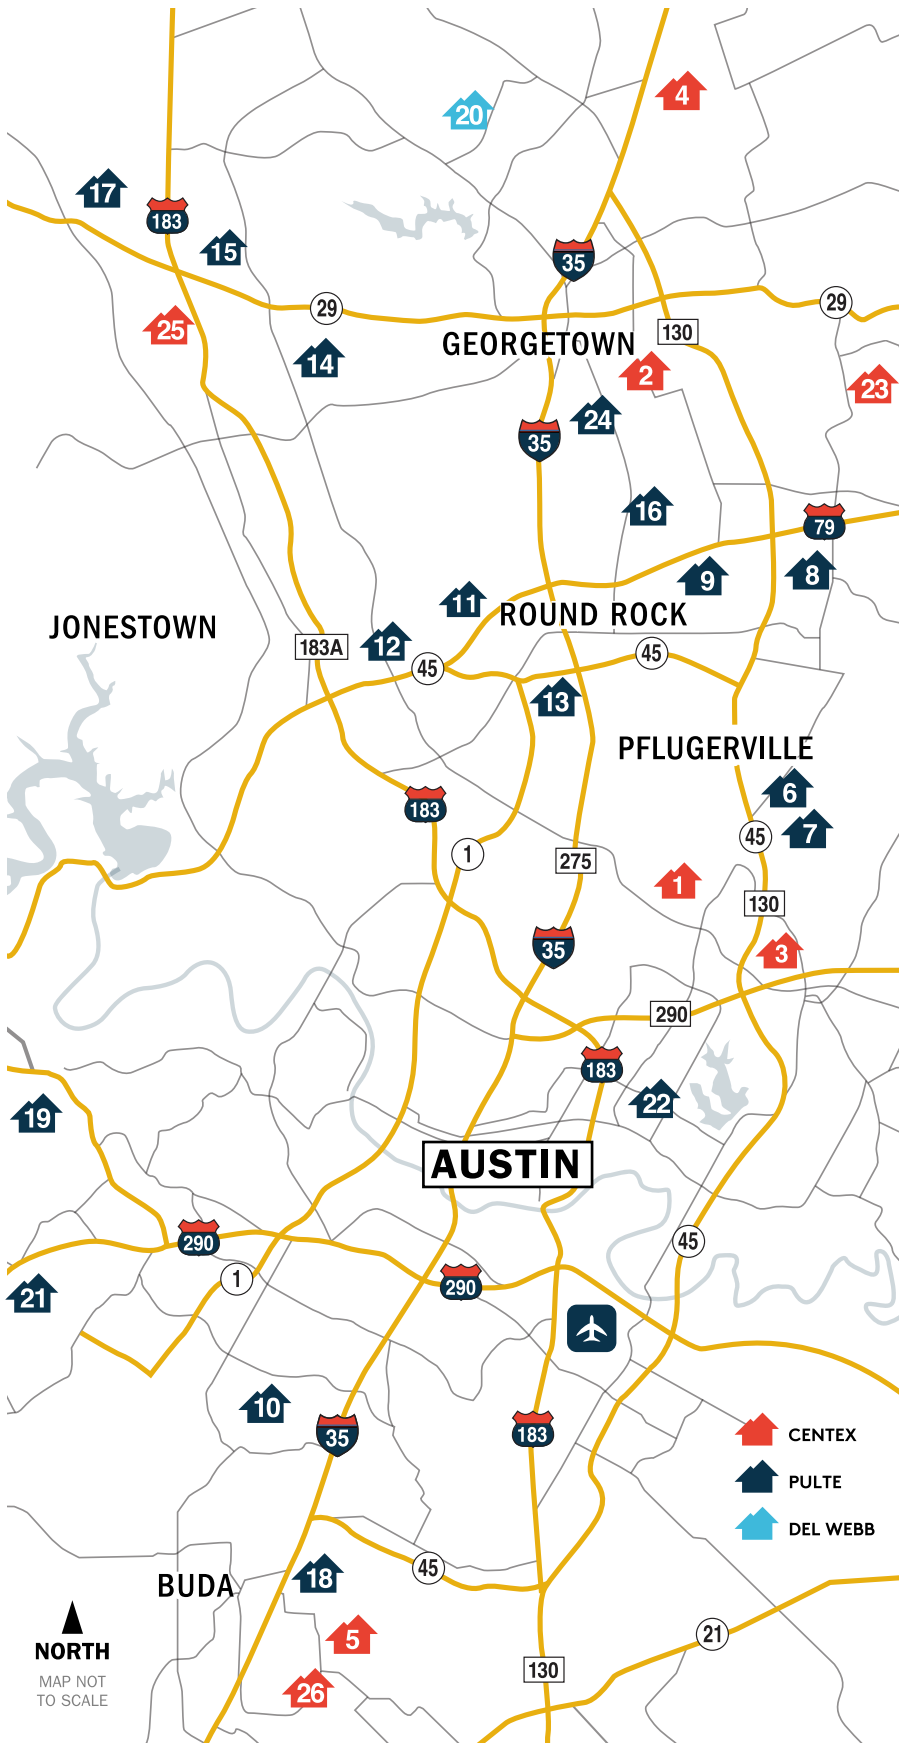

Centex®

Pulte Homes

Del Webb®

1 Bellingham Meadows
From the mid-\$200s
 7513 Antrim Trail
 Austin, TX 78754
 512-746-7064

2 Carlson Place
From the low-\$200s
 2049 Cliffbrake Way
 Georgetown, TX 78626
 512-729-1362

3 ShadowGlen
From the low-\$200s
 14112 Arbor Hill Cv.
 Manor, TX 78653
 512-729-1249

4 Sonterra
From the high-\$100s
 605 Sonterra Blvd
 Jarrell, TX 76537
 512-714-2982

5 Sunfield
From the high-\$100s
 825 Cherrystone Loop
 Buda, TX 78610
 512-729-1204

19 Sweetwater
From the low-\$300s
 6120 Llano Stage Trail
 Austin, TX 78738
 512-675-7187

20 Sun City Texas by Del Webb
From the low-\$200s
 1501 Sun City Blvd
 Georgetown, TX 78633
 512-729-1228

24 Hidden Oak

25 Summerlyn

26 Sunset Oaks

NORTH
MAP NOT TO SCALE