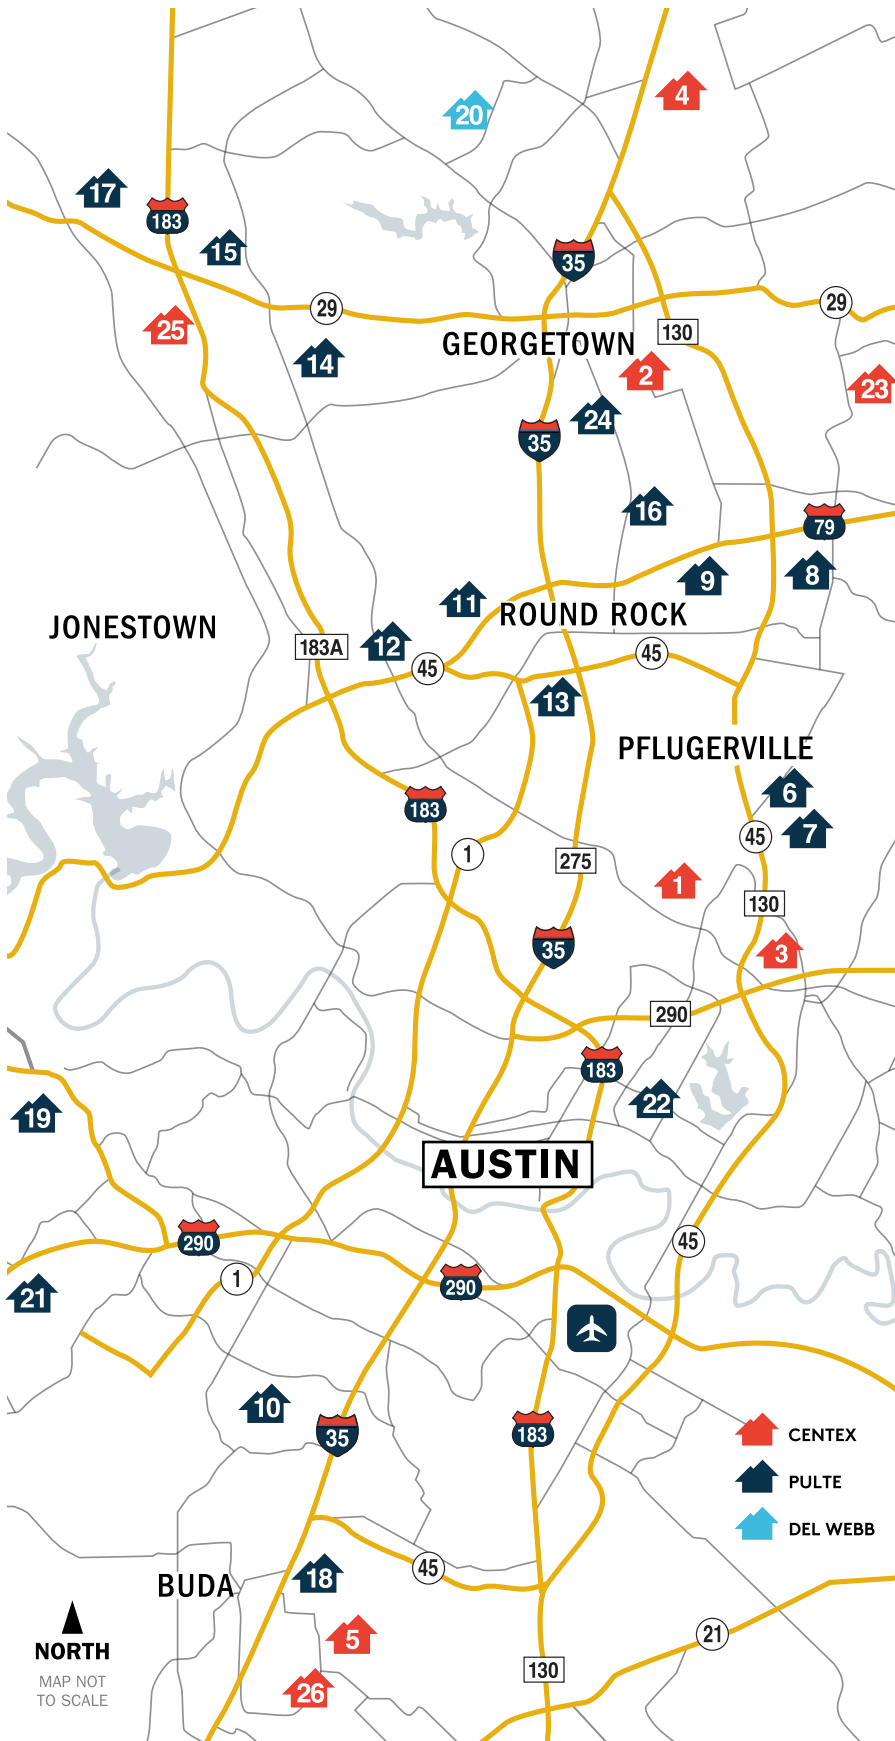

Centex®

Pulte
Homes

Del Webb®

1 **Bellingham Meadows**
From the mid-\$200s
7513 Antrim Trail
Austin, TX 78754
512-746-7064

2 **Carlson Place**
From the low-\$200s
2049 Cliffbrake Way
Georgetown, TX 78626
512-729-1362

3 **ShadowGlen**
From the low-\$200s
14112 Arbor Hill Cv.
Manor, TX 78653
512-729-1249

4 **Sonterra**
From the high-\$100s
605 Sonterra Blvd
Jarrell, TX 76537
512-714-2982

5 **Sunfield**
From the high-\$100s
825 Cherrystone Loop
Buda, TX 78610
512-729-1204

19 **Sweetwater**
From the low-\$300s
6120 Llano Stage Trail
Austin, TX 78738
512-675-7187

20 **Sun City Texas
by Del Webb**
From the low-\$200s
1501 Sun City Blvd
Georgetown, TX 78633
512-729-1228

24 **Hidden Oak**

25 **Summerlyn**

26 **Sunset Oaks**

NORTH
MAP NOT
TO SCALE