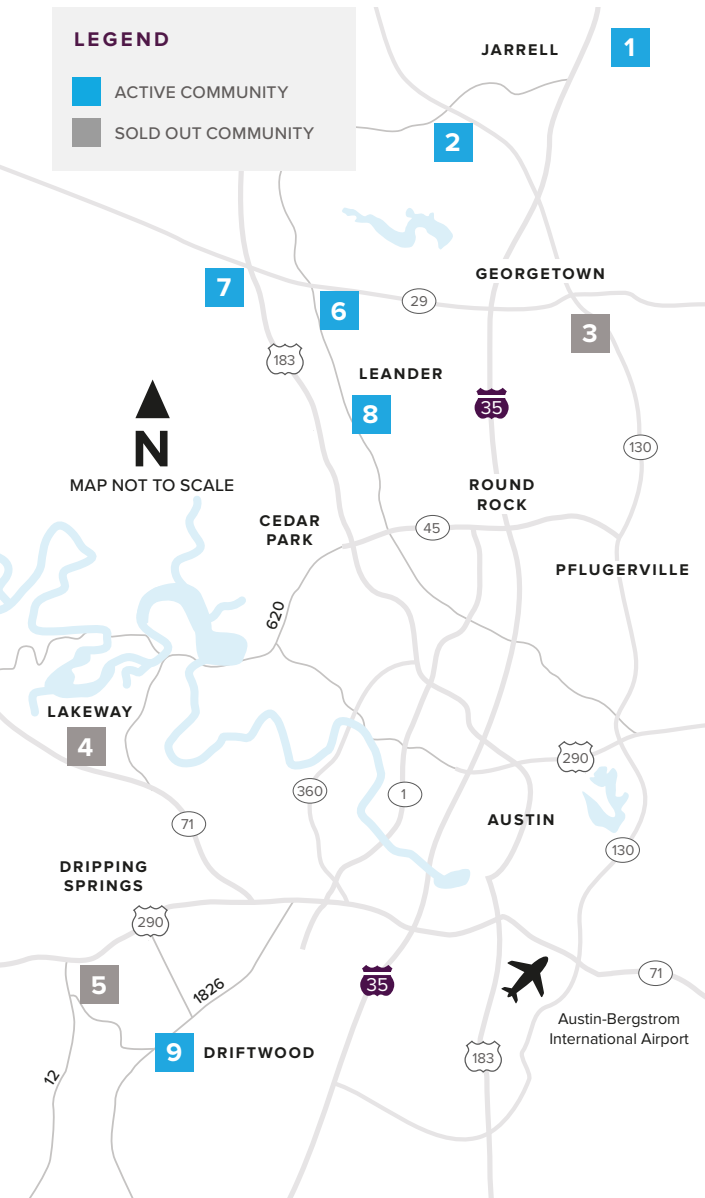

Where to find us

IN THE GREATER AUSTIN AREA

Click on a community below for more information.

NEW HOMES from the Mid \$200s to \$800s+

JARRELL

- 1** SONTERRA
THE ENCLAVE AT SONTERRA
From the Mid \$200s
512.884.5788

COOL WATER AT SONTERRA
Coming Soon

GEORGETOWN

- 2** GATLIN CREEK
From the Upper \$300s
512.271.3817
- 3** SADDLECREEK
SOLD OUT
512.271.3831

LAKEWAY

- 4** ROUGH HOLLOW
SOLD OUT
512.271.3831

DRIPPING SPRINGS

- 5** BUTLER RANCH ESTATES
SOLD OUT
512.809.4360

LEANDER

- 6** REAGAN'S OVERLOOK
Final Opportunities
From the Upper \$800s
512.271.3787

- 7** DEERBROOKE
Now Open!
From the Mid \$300s
737.825.2901

- 8** CRYSTAL SPRINGS

THE COVES
From the Low \$300s
512.271.3851

THE FALLS
From the Upper \$300s
512.271.3851

THE LAKES
From the Mid \$400s
512.271.3852

DRIFTWOOD

- 9** RIM ROCK
Closeout - Last Lot For Sale
512.809.4360

A HOME FOR
EVERY DREAM®