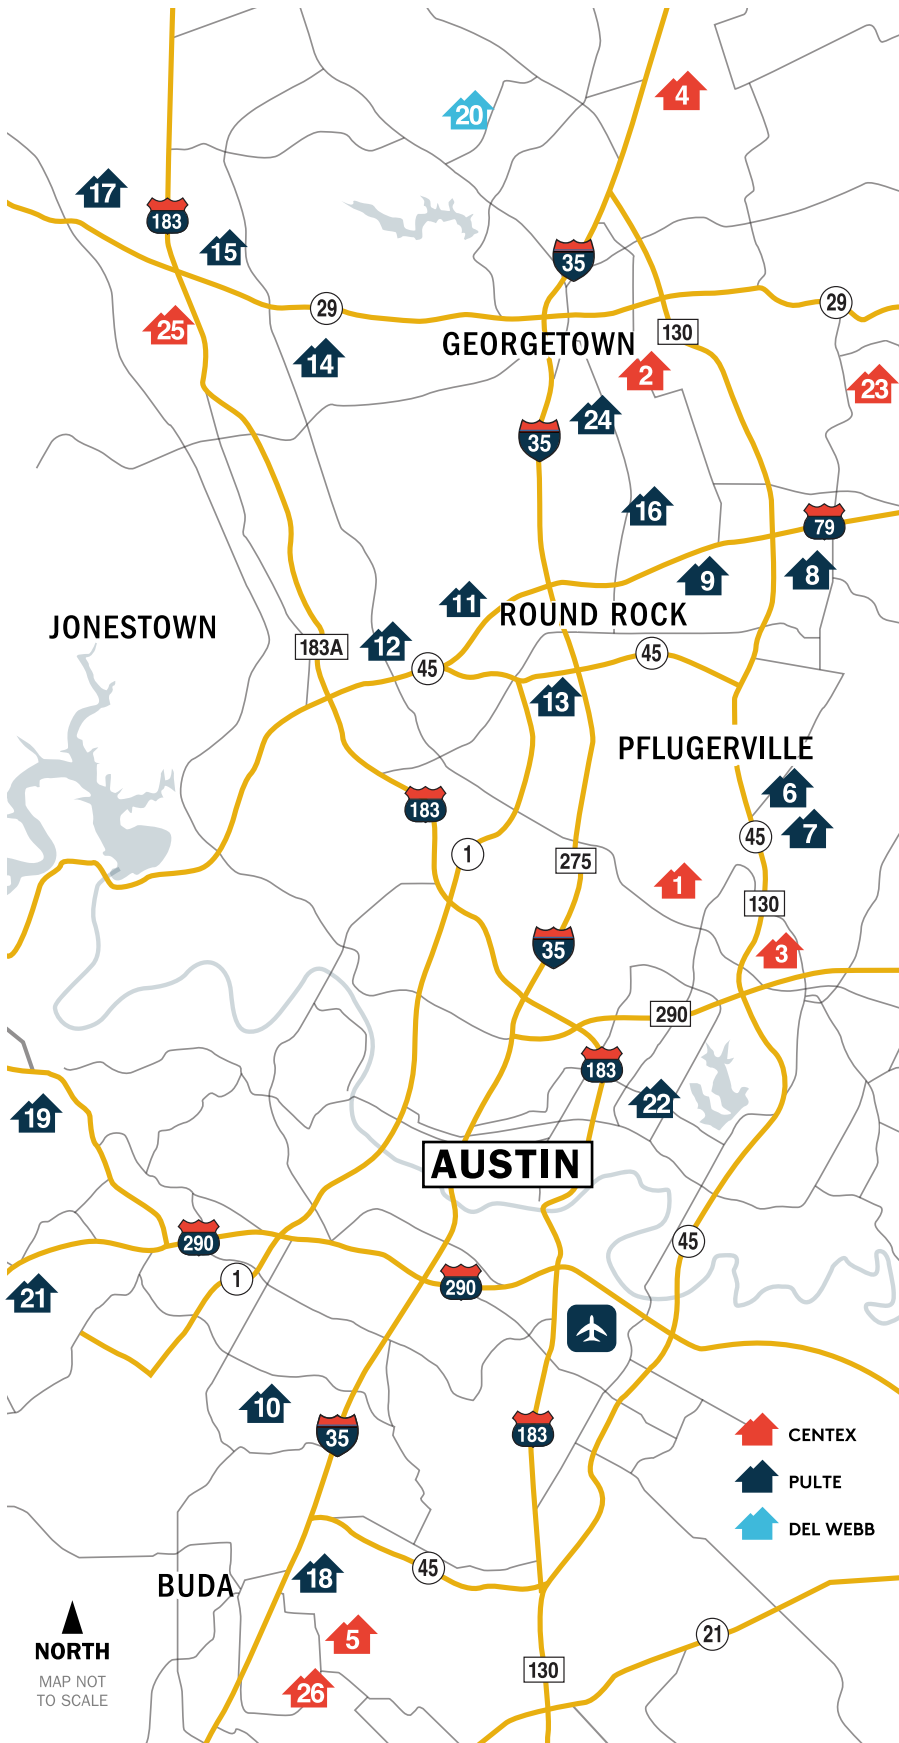

Centex®

Pulte
Homes

Del Webb®

1 **Bellingham Meadows**
From the mid-\$200s
7513 Antrim Trail
Austin, TX 78754
512-746-7064

2 **Carlson Place**
From the low-\$200s
2049 Cliffbrake Way
Georgetown, TX 78626
512-729-1362

3 **ShadowGlen**
From the low-\$200s
14112 Arbor Hill Cv.
Manor, TX 78653
512-729-1249

4 **Sonterra**
From the high-\$100s
605 Sonterra Blvd
Jarrell, TX 76537
512-714-2982

5 **Sunfield**
From the high-\$100s
825 Cherrystone Loop
Buda, TX 78610
512-729-1204

19 **Sweetwater**
From the low-\$300s
6120 Llano Stage Trail
Austin, TX 78738
512-675-7187

20 **Sun City Texas
by Del Webb**
From the low-\$200s
1501 Sun City Blvd
Georgetown, TX 78633
512-729-1228

24 **Hidden Oak**

25 **Summerlyn**

26 **Sunset Oaks**

NORTH
MAP NOT
TO SCALE