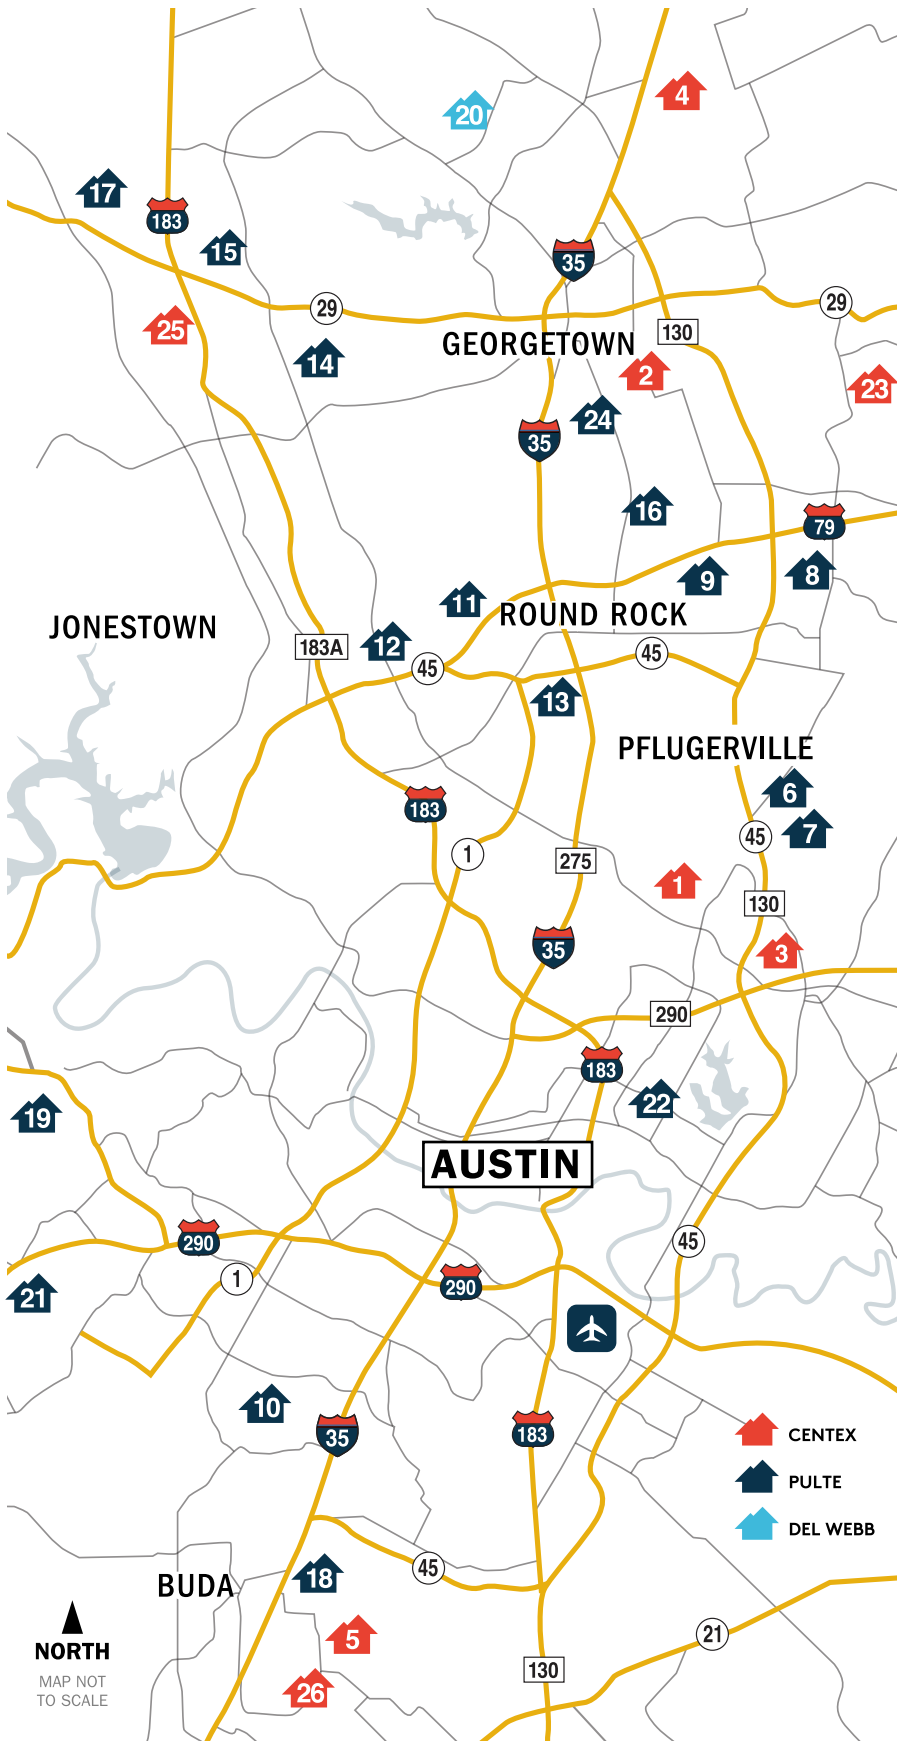

Centex®

Pulte
Homes

Del Webb®

1 **Bellingham Meadows**
From the mid-\$200s
7513 Antrim Trail
Austin, TX 78754
512-746-7064

2 **Carlson Place**
From the low-\$200s
2049 Cliffbrake Way
Georgetown, TX 78626
512-729-1362

3 **ShadowGlen**
From the low-\$200s
14112 Arbor Hill Cv.
Manor, TX 78653
512-729-1249

4 **Sonterra**
From the high-\$100s
605 Sonterra Blvd
Jarrell, TX 76537
512-714-2982

5 **Sunfield**
From the high-\$100s
825 Cherrystone Loop
Buda, TX 78610
512-729-1204

19 **Sweetwater**
From the low-\$300s
6120 Llano Stage Trail
Austin, TX 78738
512-675-7187

20 **Sun City Texas
by Del Webb**
From the low-\$200s
1501 Sun City Blvd
Georgetown, TX 78633
512-729-1228

24 **Hidden Oak**

25 **Summerlyn**

26 **Sunset Oaks**

NORTH
MAP NOT
TO SCALE