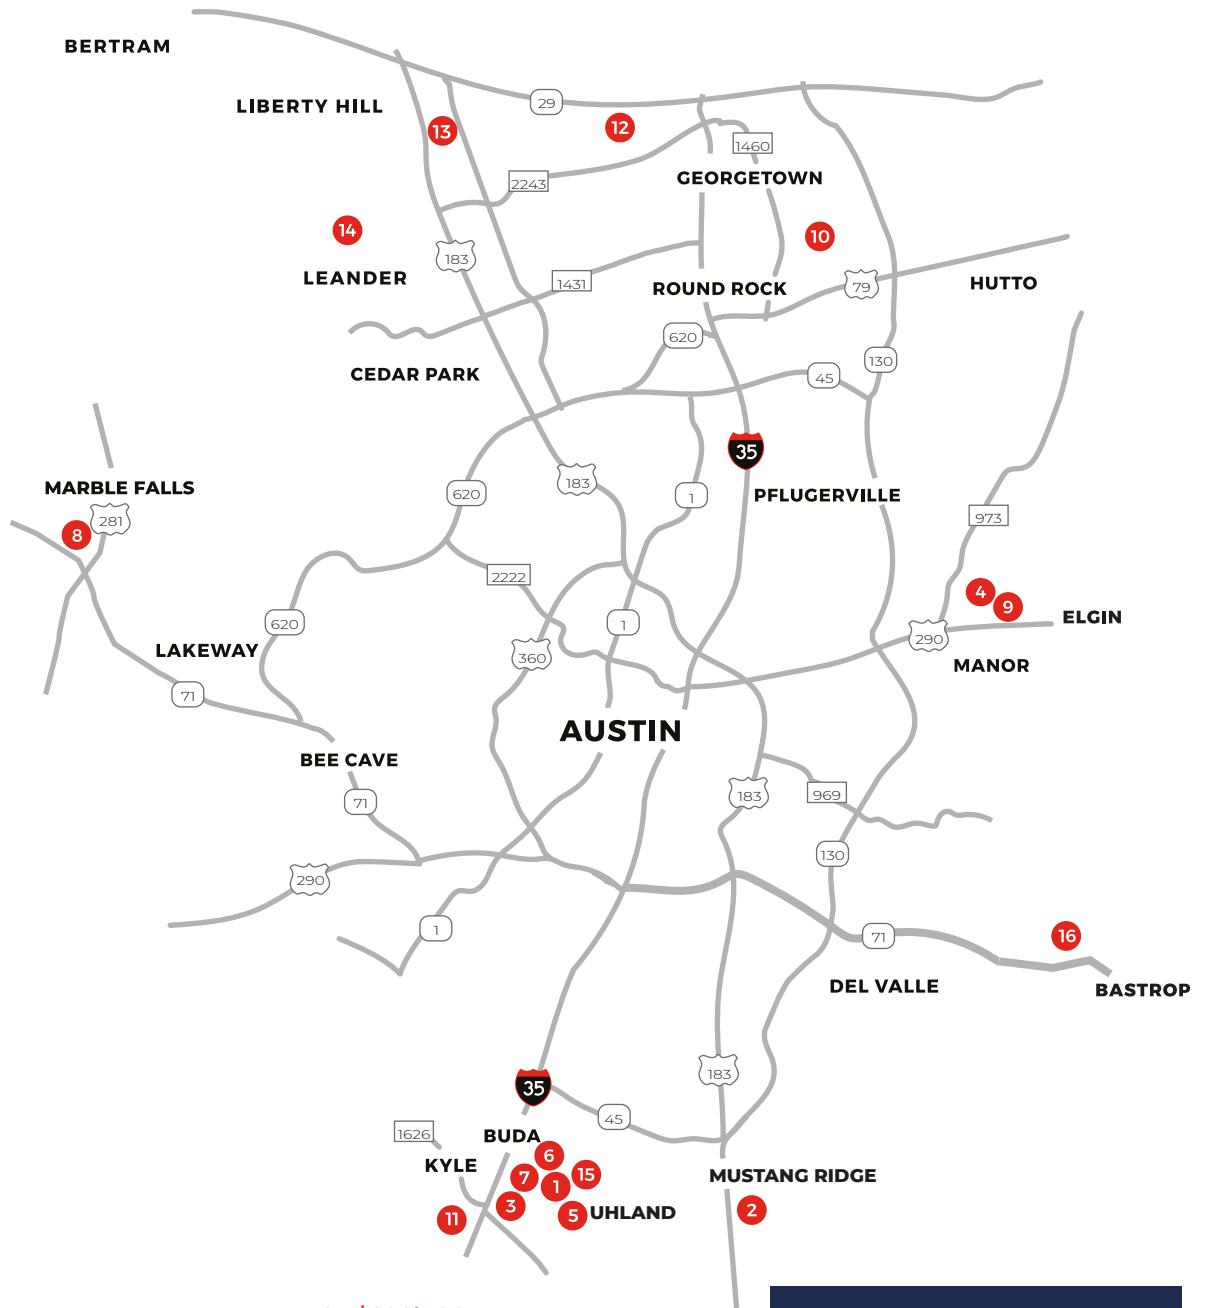

SCAN FOR INVENTORY

LOW \$200's

- 1. **WAYSIDE**
Umland

MID \$200's

- 2. **DURANGO**
Mustang Ridge

HIGH \$200's

- 3. **TALAVERA**
Kyle

- 4. **PALOMINO**
Manor

- 5. **WATERMILL**
Umland

LOW \$300's

- 6. **PRAIRIE LAKES**
Buda

- 7. **SOUTHGROVE**
Kyle

MID \$300's

- 8. **THUNDER ROCK**
Marble Falls

- 9. **CARILLON**
Manor

- 10. **AVERY CENTRE**
Round Rock

HIGH \$300's

- 11. **BROOKS RANCH**
Kyle

HIGH \$300's CONT

- 12. **RIVERVIEW**
Georgetown

LOW \$400's

- 13. **BAR W RANCH**
Leander

MID \$400's

- 14. **ROSEBUSCH RANCH**
Leander