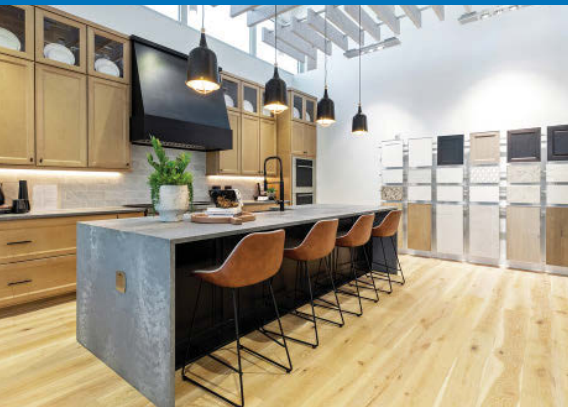

## MAP GUIDE TO TOLL BROTHERS COMMUNITIES IN THE AUSTIN AREA

- DS** **AUSTIN DESIGN STUDIO**  
1320 Arrow Point Dr, Suite 401  
Cedar Park, TX 78613  
737-227-5730
- 1** **ESPERANZA**  
166 Prairie Clover Dr  
Dripping Springs, TX 78620  
0.75 acre home sites
- 2** **TRAVISSO**  
1837 Ficuzza Wy  
Leander, TX 78641  
Capri Collection—50-foot-wide home sites  
Siena Collection—60-foot-wide home sites  
Naples Collection—70-foot-wide home sites  
Florence Collection—80+foot-wide home sites
- 3** **TOLL BROTHERS AT SANTA RITA RANCH**  
528 Exploration Cr  
Liberty Hill, TX 78628  
70-foot-wide home sites
- 4** **REGENCY AT SANTA RITA RANCH**  
**55+**  
500 Sweetgrass Ct  
Liberty Hill, TX 78642  
Garden Collection—50-foot-wide home sites  
Meadow Collection—60-foot-wide home sites  
Orchard Collection—70-foot-wide home sites
- 5** **HIDDEN CREEKS AT LAKEWOOD PARK**  
Coming Soon