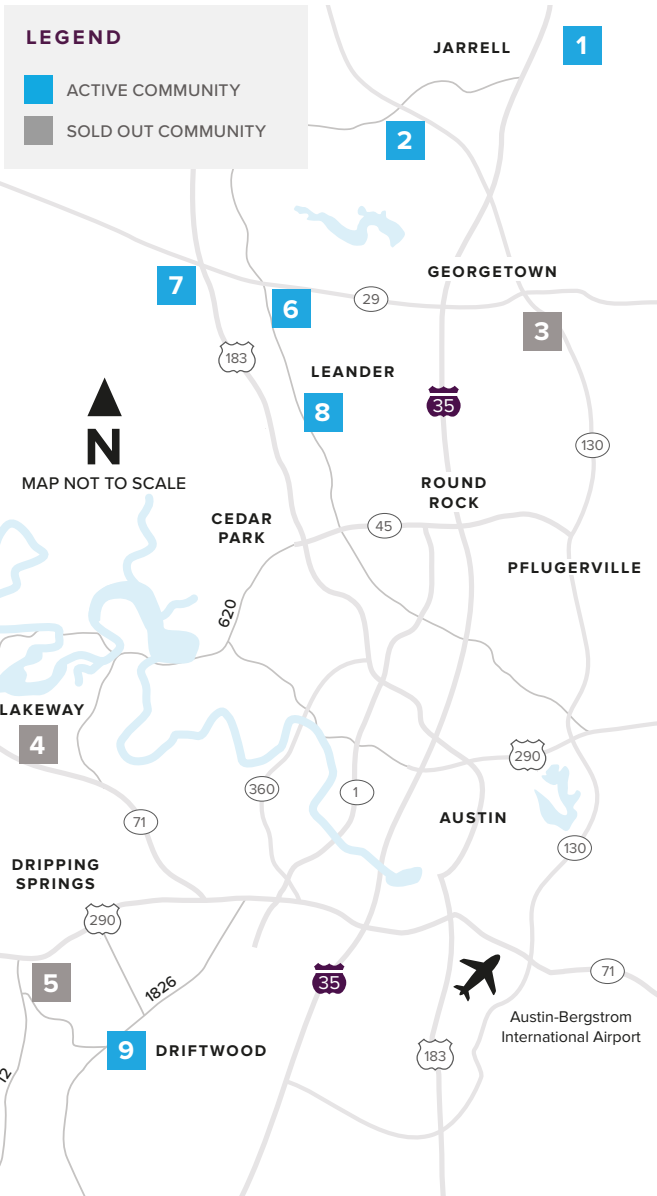

Where to find us

IN THE GREATER AUSTIN AREA

Click on a community below for more information.

NEW HOMES

from the Mid \$200s to \$800s+

JARRELL

- 1** SONTERRA
THE ENCLAVE AT SONTERRA
From the Mid \$200s
512.884.5788

COOL WATER AT SONTERRA
Coming Soon

GEORGETOWN

- 2** GATLIN CREEK
From the Upper \$300s
512.271.3817
- 3** SADDLECREEK
SOLD OUT
512.271.3831

LAKEWAY

- 4** ROUGH HOLLOW
SOLD OUT
512.271.3831

DRIPPING SPRINGS

- 5** BUTLER RANCH ESTATES
SOLD OUT
512.809.4360

LEANDER

- 6** REAGAN'S OVERLOOK
Final Opportunities
From the Upper \$800s
512.271.3787

- 7** DEERBROOKE
Now Open!
From the Mid \$300s
737.825.2901

- 8** CRYSTAL SPRINGS

THE COVES
From the Low \$300s
512.271.3851

THE FALLS
From the Upper \$300s
512.271.3851

THE LAKES
From the Mid \$400s
512.271.3852

DRIFTWOOD

- 9** RIM ROCK
Closeout - Last Lot For Sale
512.809.4360

A HOME FOR
EVERY DREAM®